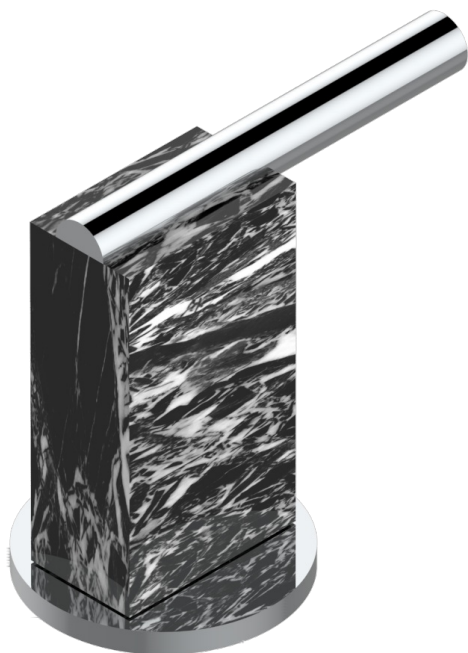

MONTAIGNE GRAND ANTIQUE MARBLE WITH LEVER

G3S-35/C

Rim mounted 1/2" valve, cold

66356

18/04/2018

CHARACTERISTIC

- Montaigne Grand Antique marble with lever
- Rim mounted 1/2" valve, cold

AVAILABLE FINITIONS

Antique nickel - H28
 Black ceram - D30
 Blush PVD - H62
 Brass color PVD - H49
 Brown bronze color PVD - F33
 Gold color PVD - H52

Graphite PVD - H64
 Lacquered light bronze - D01
 Matt Umber PVD - H67
 Matt blush PVD - H60
 Matt brass color PVD - H50
 Matt brown bronze color PVD - F34

Matt chrome - C02
 Matt gold - F07
 Matt gold color PVD - H53
 Matt graphite PVD - H65
 Matt nickel (color finish) - C01
 Matt nickel color PVD - H56

Nickel color PVD - H55
 Polished chrome (color finish) - A02
 Polished chrome / Polished gold (color finish) - G02
 Polished gold (color finish) - F01
 Polished nickel - B01
 Soft gold - F30

Soft matt gold - F31
 Umber PVD - H66
 Varnished matt antique red copper (color finish) - H07