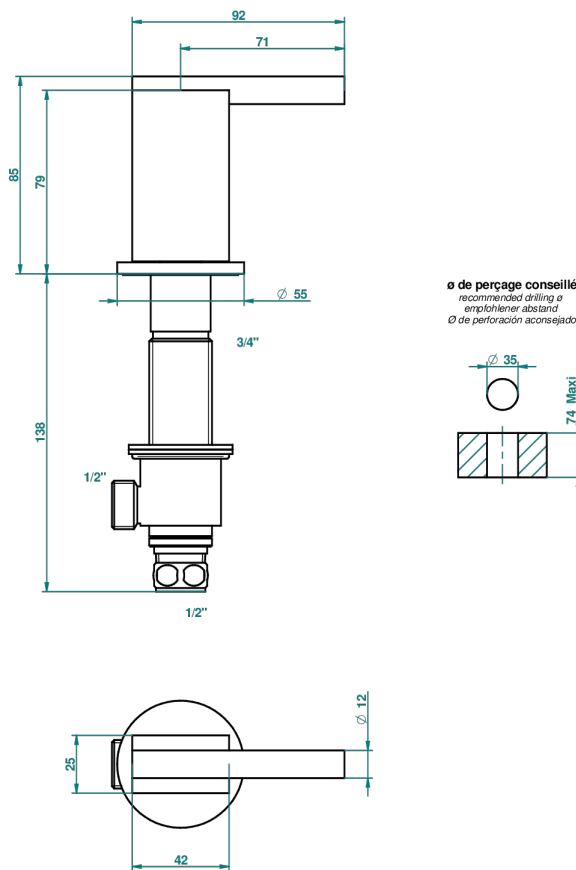

MONTAIGNE GRAND ANTIQUE MARBLE WITH LEVER

G3S-35/C

Rim mounted 1/2" valve, cold

66356

18/04/2018

CHARACTERISTIC

- Montaigne Grand Antique marble with lever
- Rim mounted 1/2" valve, cold

AVAILABLE FINITIONS