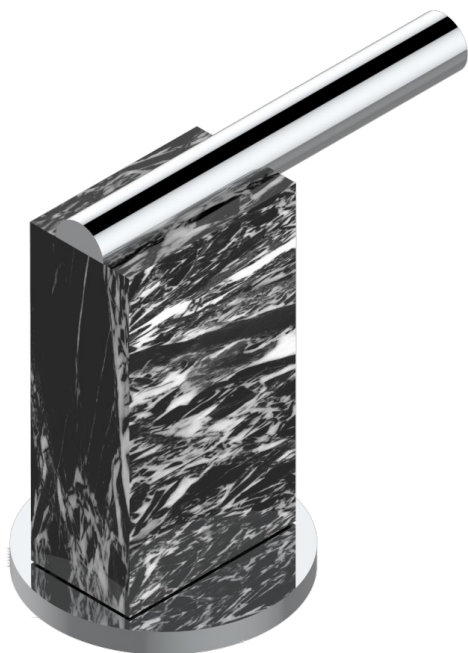

MONTAIGNE GRAND ANTIQUE MARBLE WITH LEVER

G3S-35/C

Rim mounted 1/2" valve, cold

66356

18/04/2018

CHARACTERISTIC

- Montaigne Grand Antique marble with lever
- Rim mounted 1/2" valve, cold

AVAILABLE FINITIONS

Antique nickel - H28
Black ceram - D30
Blush PVD - H62
Brass color PVD - H49
Brown bronze color PVD - F33
Gold color PVD - H52

Graphite PVD - H64
Lacquered light bronze - D01
Matt Umber PVD - H67
Matt blush PVD - H60
Matt brass color PVD - H50
Matt brown bronze color PVD - F34

Matt chrome - C02
Matt gold - F07
Matt gold color PVD - H53
Matt graphite PVD - H65
Matt nickel (color finish) - C01
Matt nickel color PVD - H56

Nickel color PVD - H55
Polished chrome (color finish) - A02
Polished chrome / Polished gold (color finish) - G02
Polished gold (color finish) - F01
Polished nickel - B01
Soft gold - F30

Soft matt gold - F31
Umber PVD - H66
Varnished matt antique red copper (color finish) - H07