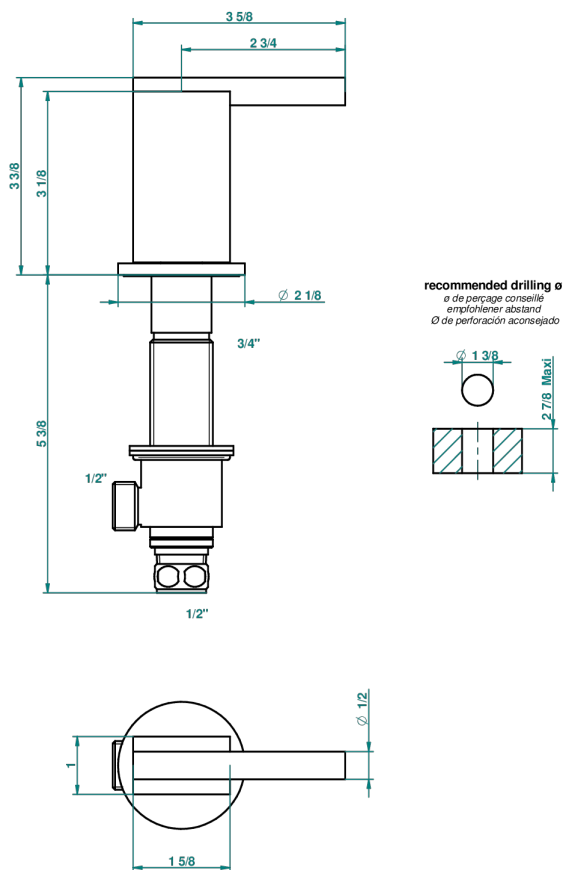

MONTAIGNE GRAND ANTIQUE MARBLE WITH LEVER

G3S-35/C

Rim mounted 1/2" valve, cold

66356

18/04/2018

CHARACTERISTIC

- Montaigne Grand Antique marble with lever
- Rim mounted 1/2" valve, cold

AVAILABLE FINITIONS