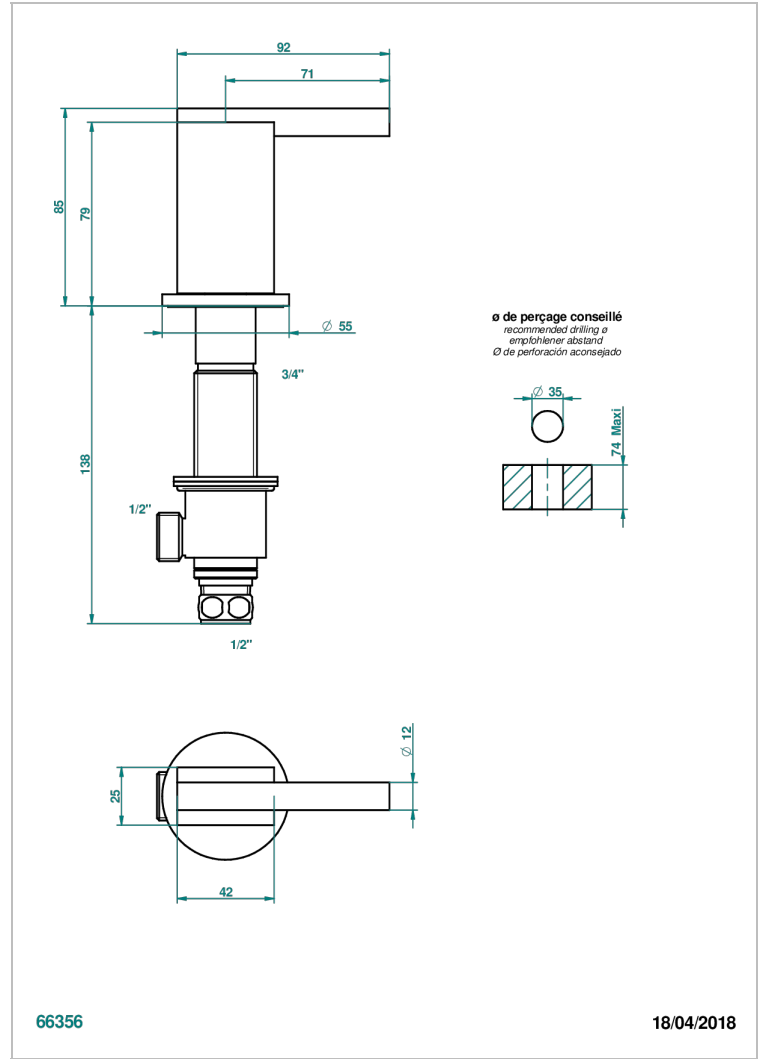

MONTAIGNE GRAND ANTIQUE MARBLE WITH LEVER

G3S-35/C

3/4"台式阀, 冷水阀

特色

- Montaigne Grand Antique marble with lever
- 3/4"台式阀, 冷水阀

可选饰面

Black ceram - D30
Blush PVD - H62
Graphite PVD - H64
Matt Umber PVD - H67
Matt blush PVD - H60
Matt graphite PVD - H65