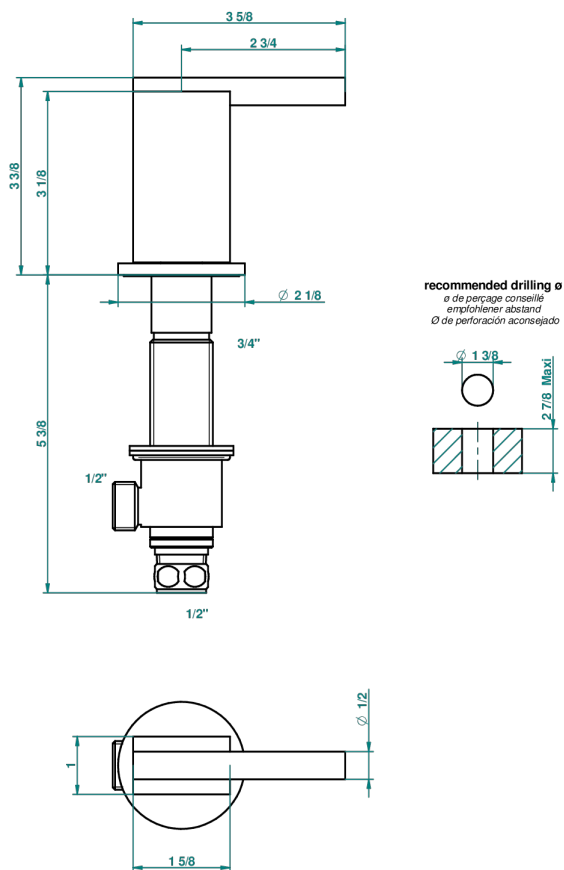

# MONTAIGNE GRAND ANTIQUE MARBLE WITH LEVER

G3S-35/C

Rim mounted 1/2" valve, cold

66356

18/04/2018

## CHARACTERISTIC

- Montaigne Grand Antique marble with lever
- Rim mounted 1/2" valve, cold