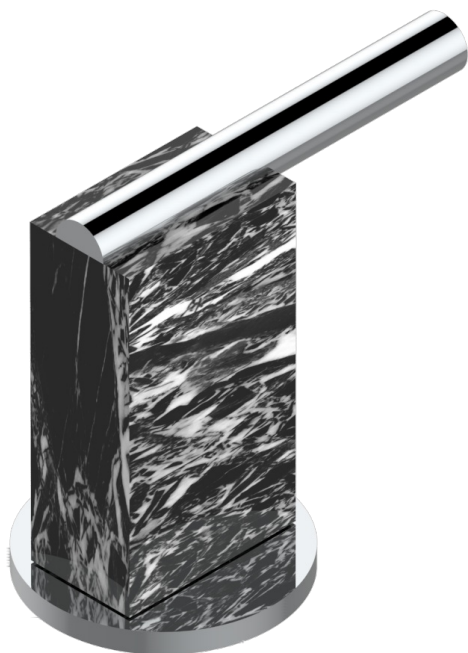

# MONTAIGNE GRAND ANTIQUE MARBLE WITH LEVER

G3S-35/C

Rim mounted 1/2" valve, cold

66356

18/04/2018

## CHARACTERISTIC

- Montaigne Grand Antique marble with lever
- Rim mounted 1/2" valve, cold

## AVAILABLE FINITIONS

Antique nickel - H28  
Black ceram - D30  
Blush PVD - H62  
Brass color PVD - H49  
Brown bronze color PVD - F33  
Gold color PVD - H52

Graphite PVD - H64  
Lacquered light bronze - D01  
Matt Umber PVD - H67  
Matt blush PVD - H60  
Matt brass color PVD - H50  
Matt brown bronze color PVD - F34