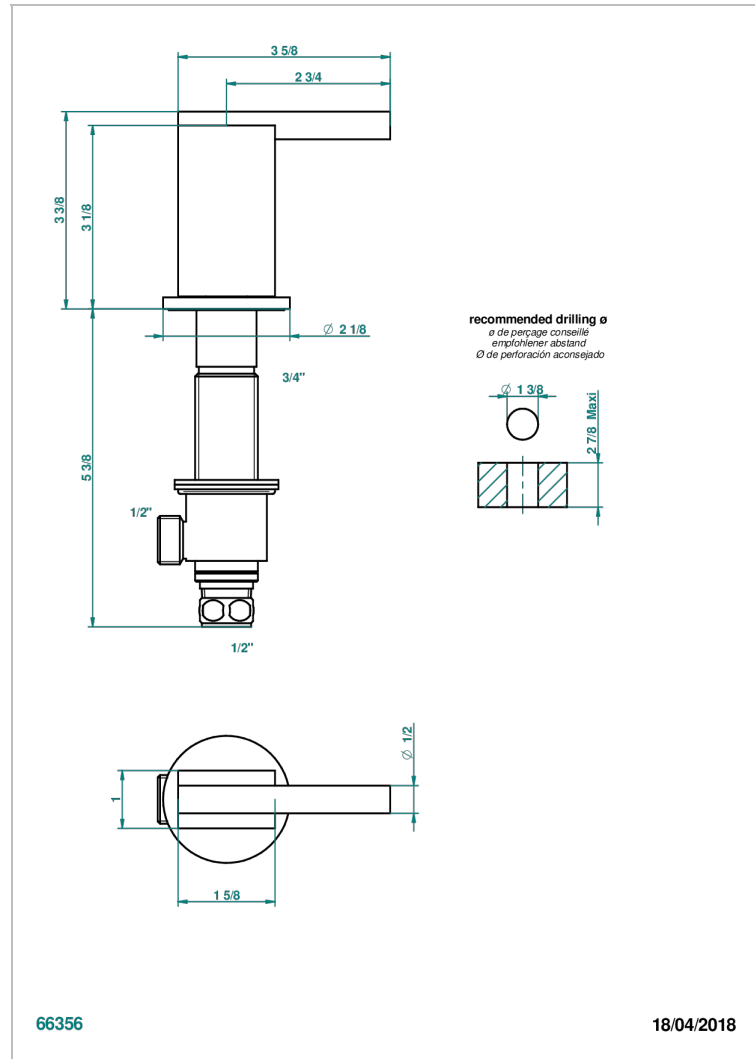

MONTAIGNE GRAND ANTIQUE MARBLE WITH LEVER

G3S-35/C

3/4"台式阀, 冷水阀

特色

- Montaigne Grand Antique marble with lever
- 3/4"台式阀, 冷水阀

可选饰面

Black ceram - D30
Blush PVD - H62
Graphite PVD - H64
Matt Umber PVD - H67
Matt blush PVD - H60
Matt graphite PVD - H65