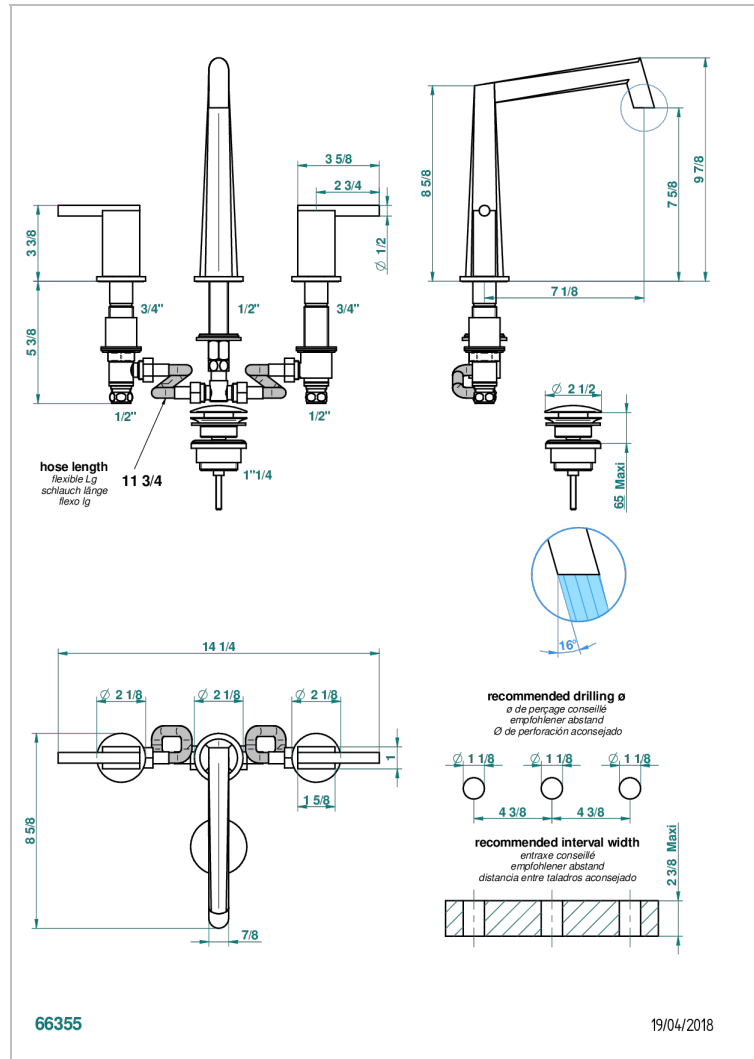

MONTAIGNE GRAND ANTIQUE MARBLE WITH LEVER

G3S-151

Rim mounted 3-hole basin mixer with waste

CHARACTERISTIC

- ACS : 18ACCLY393
- NF : NF EN 200 - IA - Chrome
- SVGW-SSIGE : 1901-6813

STANDARDS

AVAILABLE FINITIONS