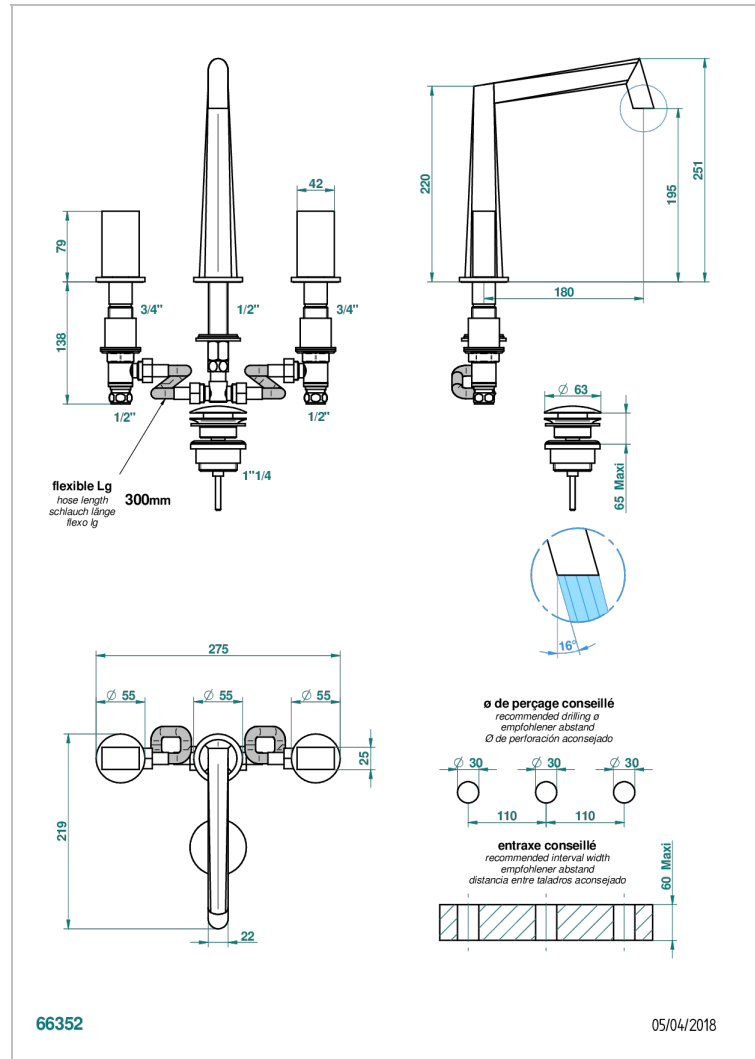

# MONTAIGNE LEONARDO GREY MARBLE

G3T-151

Rim mounted 3-hole basin mixer with waste

## CHARACTERISTIC

- ACS : 18ACCLY393
- NF : NF EN 200 - IA - Chrome
- SVGW-SSIGE : 1901-6813