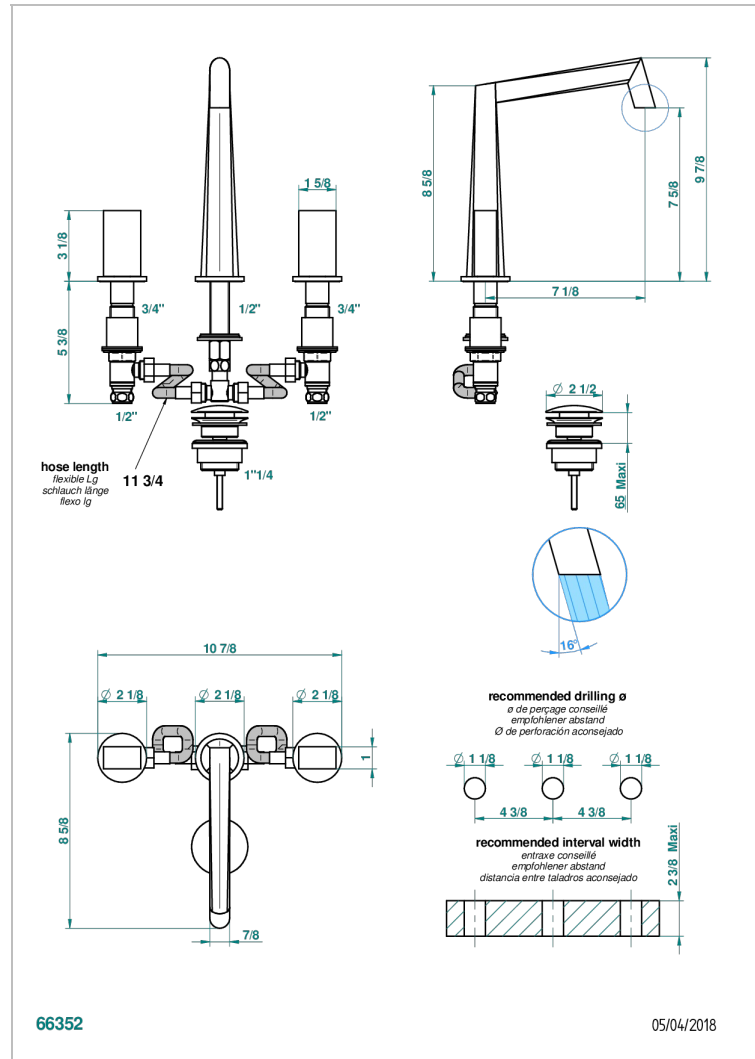

MONTAIGNE LEONARDO GREY MARBLE

G3T-151

Rim mounted 3-hole basin mixer with waste

CHARACTERISTIC

- ACS : 18ACCLY393
- NF : NF EN 200 - IA - Chrome
- SVGW-SSIGE : 1901-6813

STANDARDS

AVAILABLE FINITIONS

Antique nickel - H28
Black ceram - D30
Blush PVD - H62
Brass color PVD - H49
Brown bronze color PVD - F33
Gold color PVD - H52