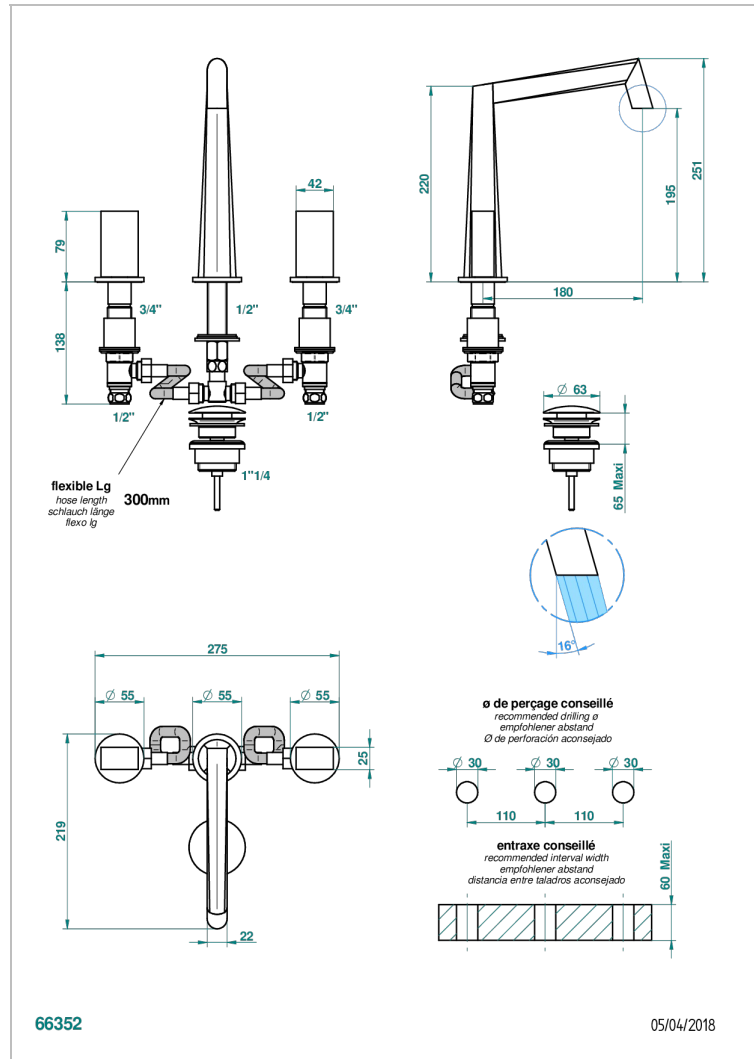

MONTAIGNE LEONARDO GREY MARBLE

G3T-151

Rim mounted 3-hole basin mixer with waste

CHARACTERISTIC

- ACS : 18ACCLY393
- NF : NF EN 200 - IA - Chrome
- SVGW-SSIGE : 1901-6813

STANDARDS

AVAILABLE FINITIONS

Antique nickel - H28
Black ceram - D30
Blush PVD - H62
Brass color PVD - H49
Brown bronze color PVD - F33
Gold color PVD - H52