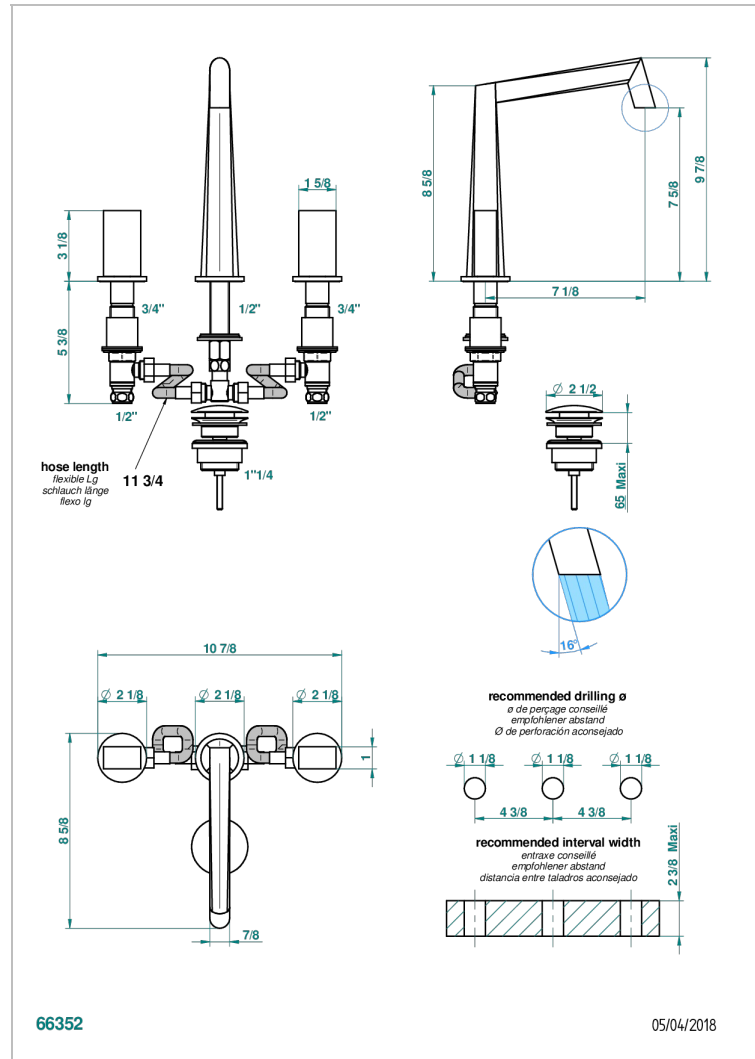

# MONTAIGNE LEONARDO GREY MARBLE

G3T-151

Rim mounted 3-hole basin mixer with waste

## CHARACTERISTIC

- ACS : 18ACCLY393
- NF : NF EN 200 - IA - Chrome
- SVGW-SSIGE : 1901-6813