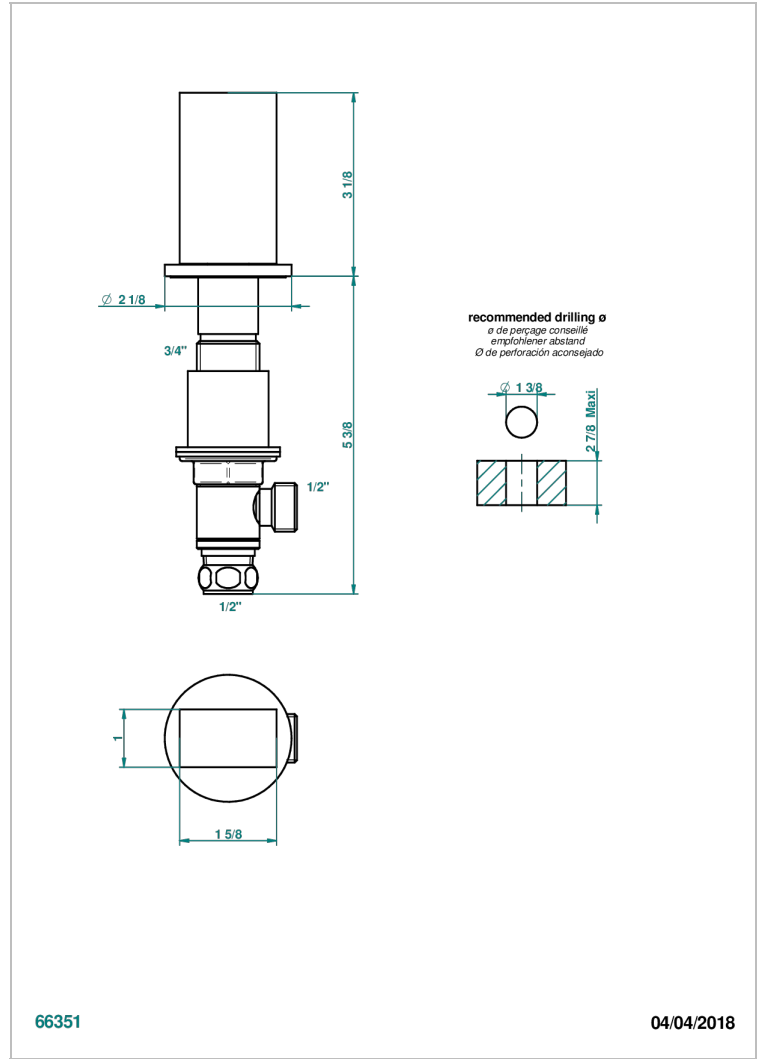

G3T-35

1/2"台式阀

66351

04/04/2018

特色

- Montaigne Leonardo Grey marble
- 1/2"台式阀

可选饰面

Black ceram - D30
 Blush PVD - H62
 Graphite PVD - H64
 Matt Umber PVD - H67
 Matt blush PVD - H60
 Matt graphite PVD - H65