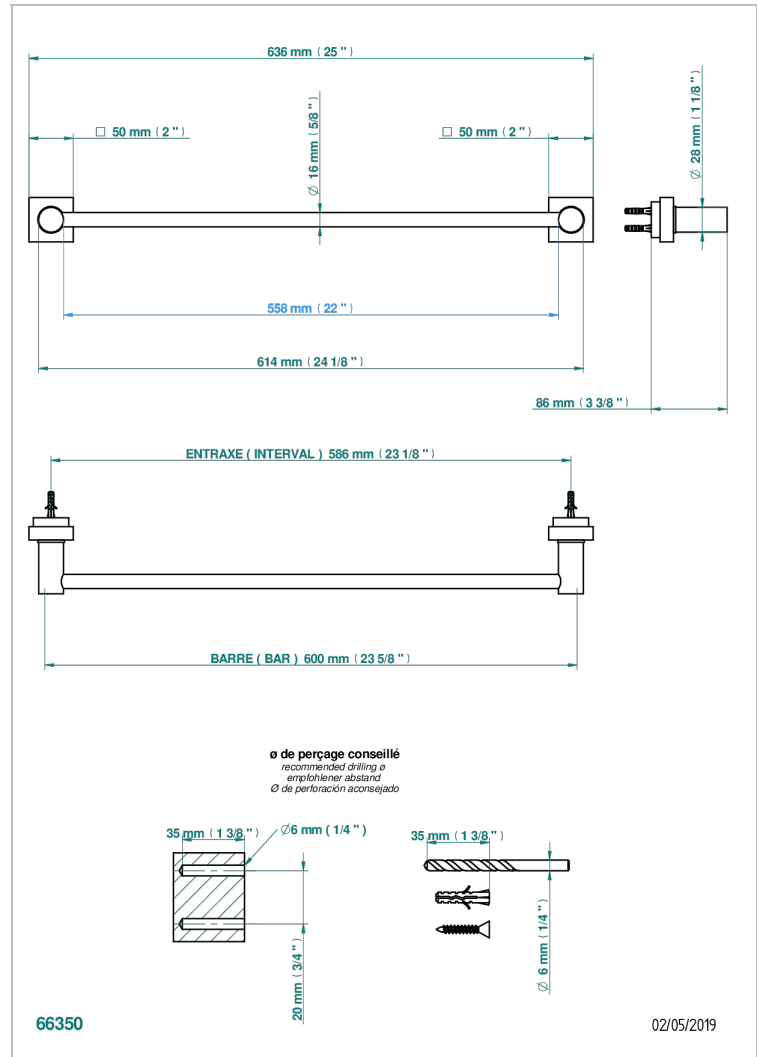

MONTAIGNE GRAND ANTIQUE MARBLE WITH LEVER

G3S-514/60

单杆固定毛巾架 长600毫米

特色

- Montaigne Grand Antique marble with lever
- 单杆固定毛巾架 长600毫米

可选饰面

Black ceram - D30
Blush PVD - H62
Graphite PVD - H64
Matt Umber PVD - H67
Matt blush PVD - H60
Matt graphite PVD - H65