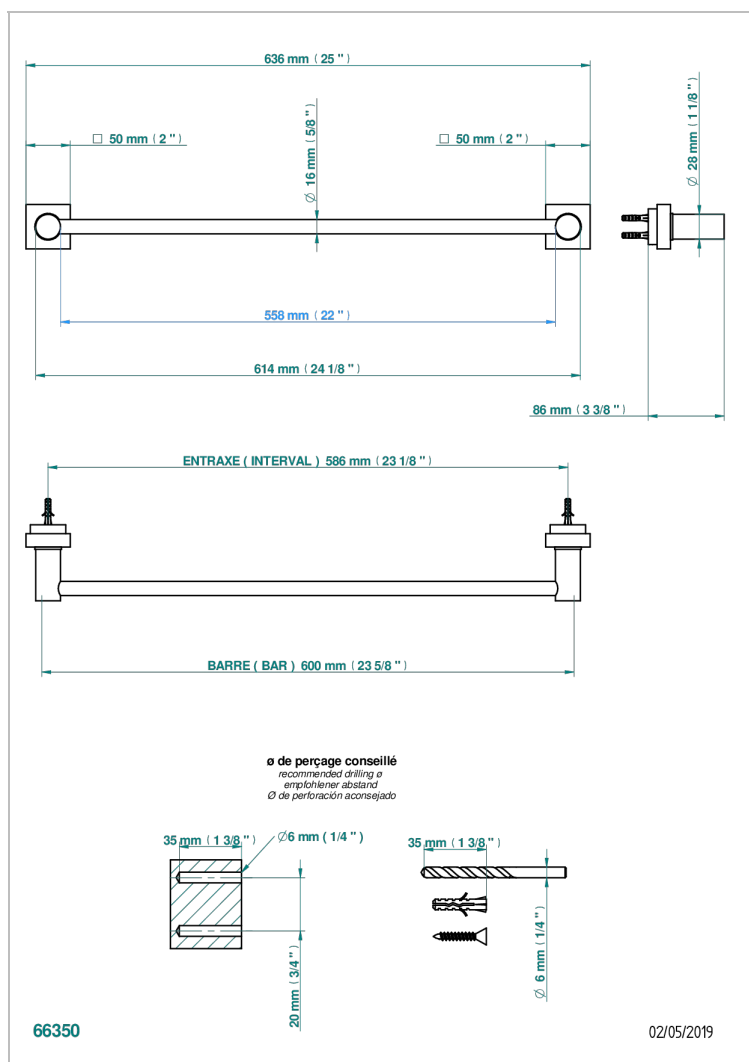

# MONTAIGNE GRAND ANTIQUE MARBLE

G3R-514/60

Single towel rail, fixed rail, length: 600 mm

## CHARACTERISTIC

- Montaigne Grand Antique marble
- Single towel rail, fixed rail, length: 600 mm