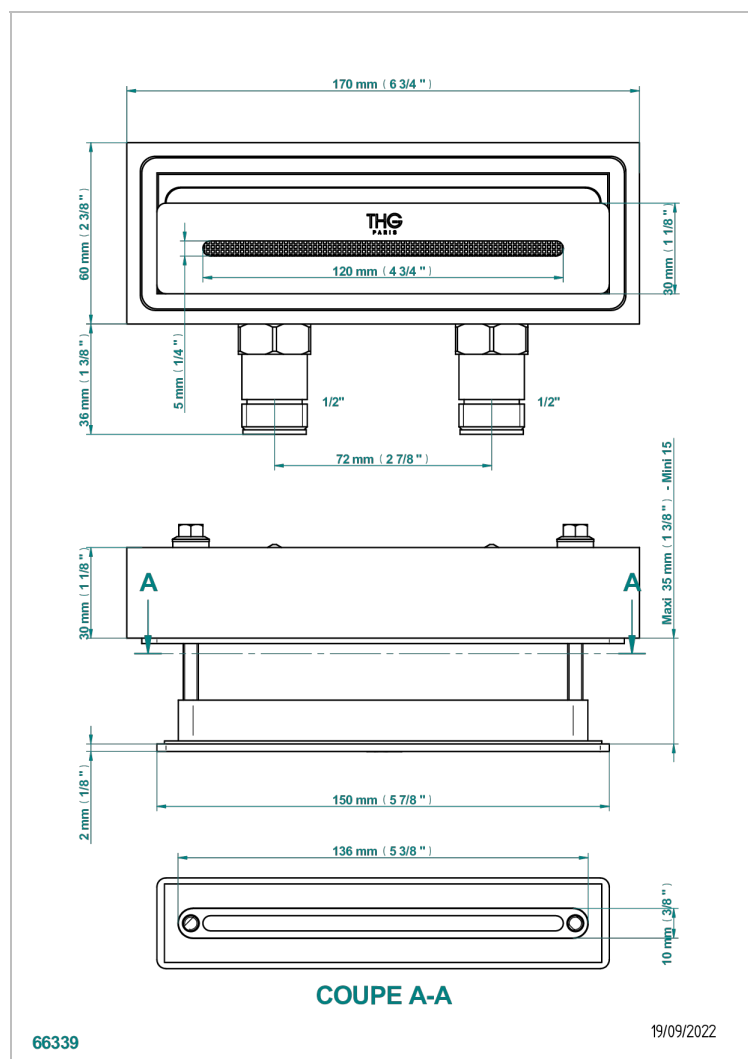

ACCESSORIES

B16-K111

Filling system by water blade

THG[®]
PARIS

CHARACTERISTIC

- Accessories
- Filling system by water blade

AVAILABLE FINITIONS

Blush PVD - H62
Brass color PVD - H49
Brown bronze color PVD - F33
Gold color PVD - H52
Graphite PVD - H64
Matt Umber PVD - H67