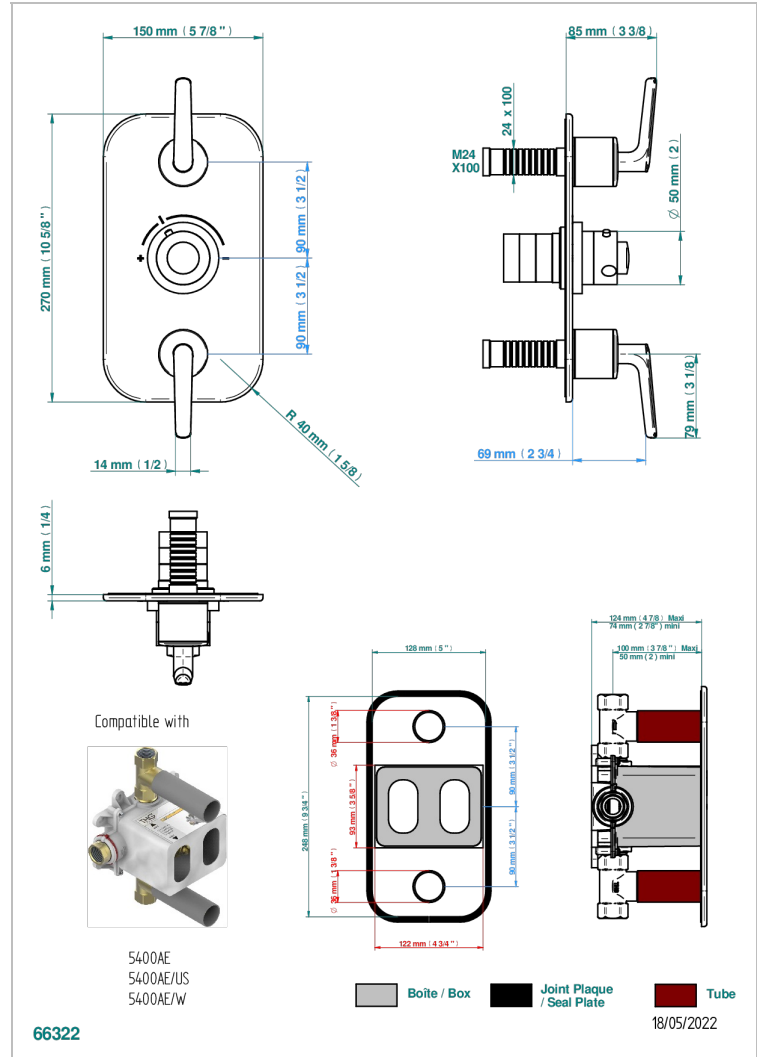

BONDI WITH LEVER HANDLES

G7G-5400BE

Trim for THG thermostat 2 volume controls, rough part supplied with fixing box ref. 5 400AE/US

THG
PARIS

CHARACTERISTIC

- Built-in thermostatic cover for 5400AE - 5400AE/W - 5400AE/US with 2 no. 3/4" outputs
- Requires concealed thermostat réf 5400AE - 5400AE/W - 5400AE/US
- For shower 2 simultaneous functions
- Temperature control knob with security stop at 38°C
- Solid brass plate and knob
- ASME : ASME A112.18.1-2011/CSA B125.1-11
- DVGW : DW-6512CQ0608

STANDARDS

RELATED SKU'S

- Ref. G00-5400AE/US 3/4" THG thermostat with wax cartridge, with two valves delivered with a built-in box, no trim
- Ref. G00-5100G Reinforced stop ring for THG thermostatic with fixing set