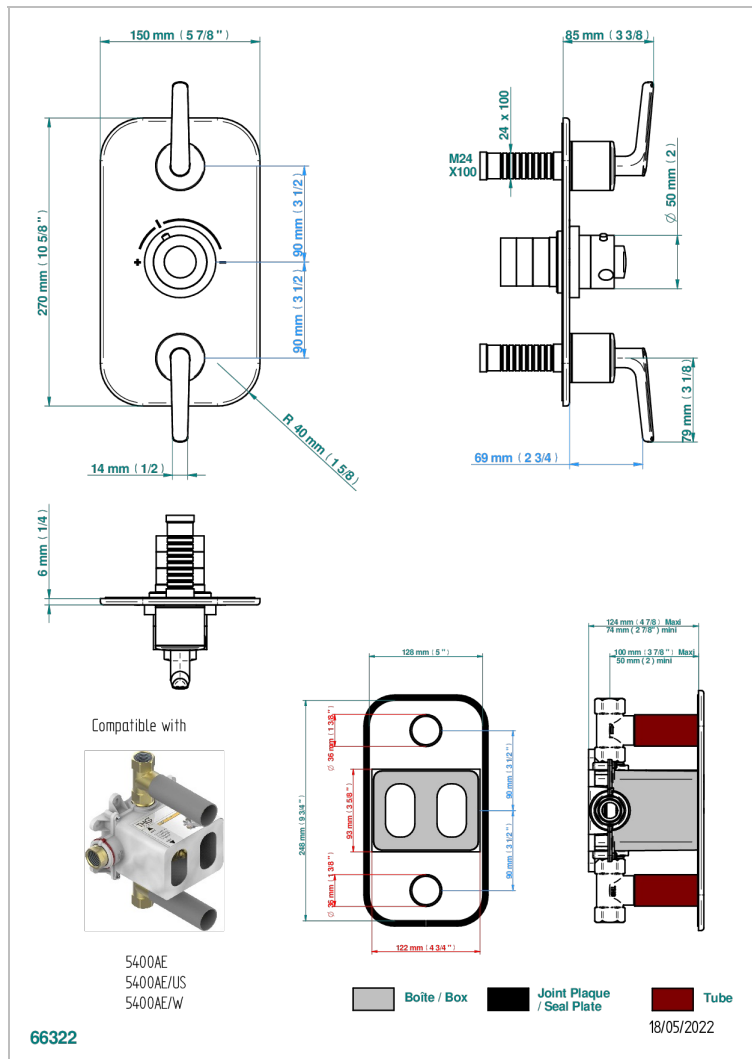

# BONDI WITH LEVER

G7G-5400BE

Trim for THG thermostat with 2 valves - ref. 5 400AE with box for rough parts

## CHARACTERISTIC

- Built-in thermostatic cover for 5400AE - 5400AE/W - 5400AE/US with 2 no. 3/4" outputs
- Requires concealed thermostat réf 5400AE - 5400AE/W - 5400AE/US
- For shower 2 simultaneous functions
- Temperature control knob with security stop at 38°C
- Solid brass plate and knob
- ASME : ASME A112.18.1-2011/CSA B125.1-11
- DVGW : DW-6512CQ0608

## RELATED SKU'S

- Ref. G00-5400AE 3/4" THG thermostat, with wax cartridge, with two valves delivered with a built-in box, no trim
- Ref. G00-5100G Reinforced stop ring for THG thermostatic with fixing set