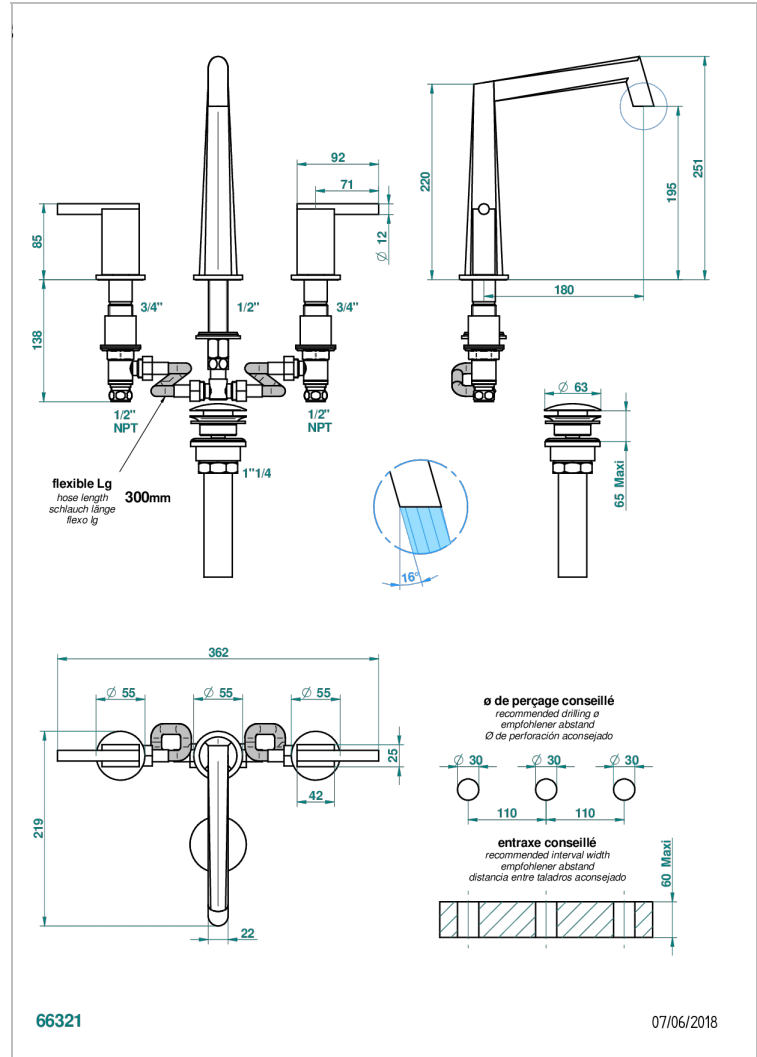

MONTAIGNE LEONARDO GREY MARBLE WITH LEVER HANDLES

G3U-151/US

Rim mounted 3-hole basin mixer with waste

CARACTERÍSTICAS

- Montaigne Leonardo Grey marble with lever handles
- Rim mounted 3-hole basin mixer with waste