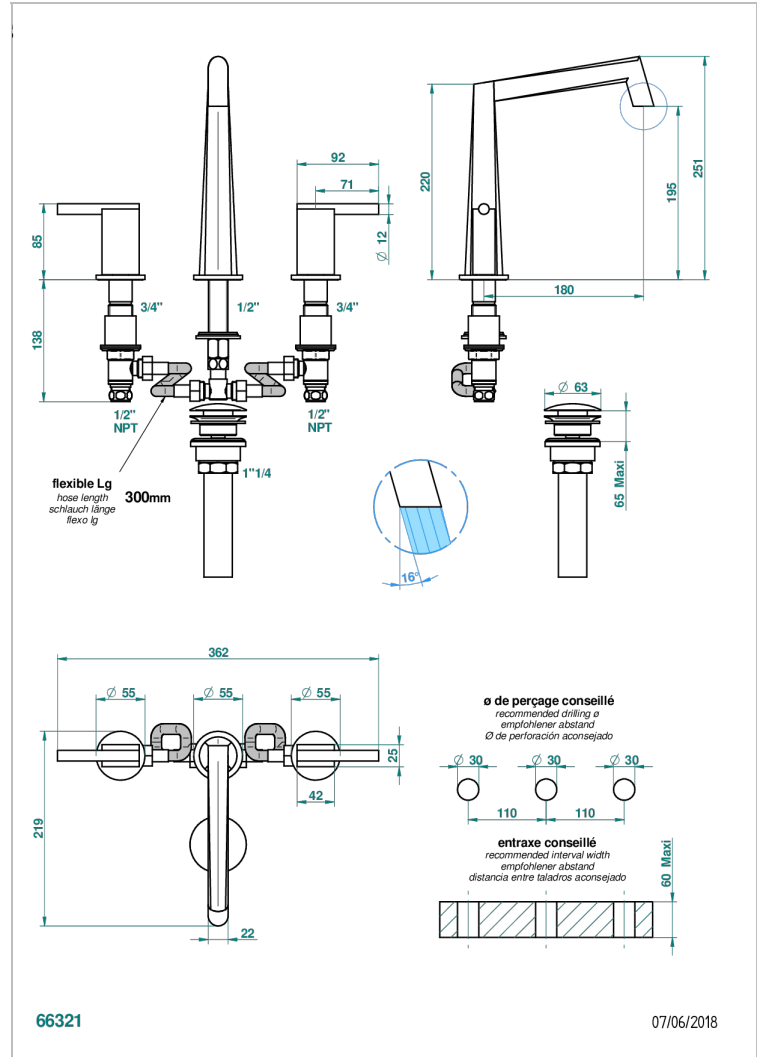

MONTAIGNE LEONARDO GREY MARBLE WITH LEVER HANDLES

G3U-151/US

Widespread lavatory set with drain

CHARACTERISTIC

- Montaigne Leonardo Grey marble with lever handles
- Widespread lavatory set with drain

AVAILABLE FINITIONS