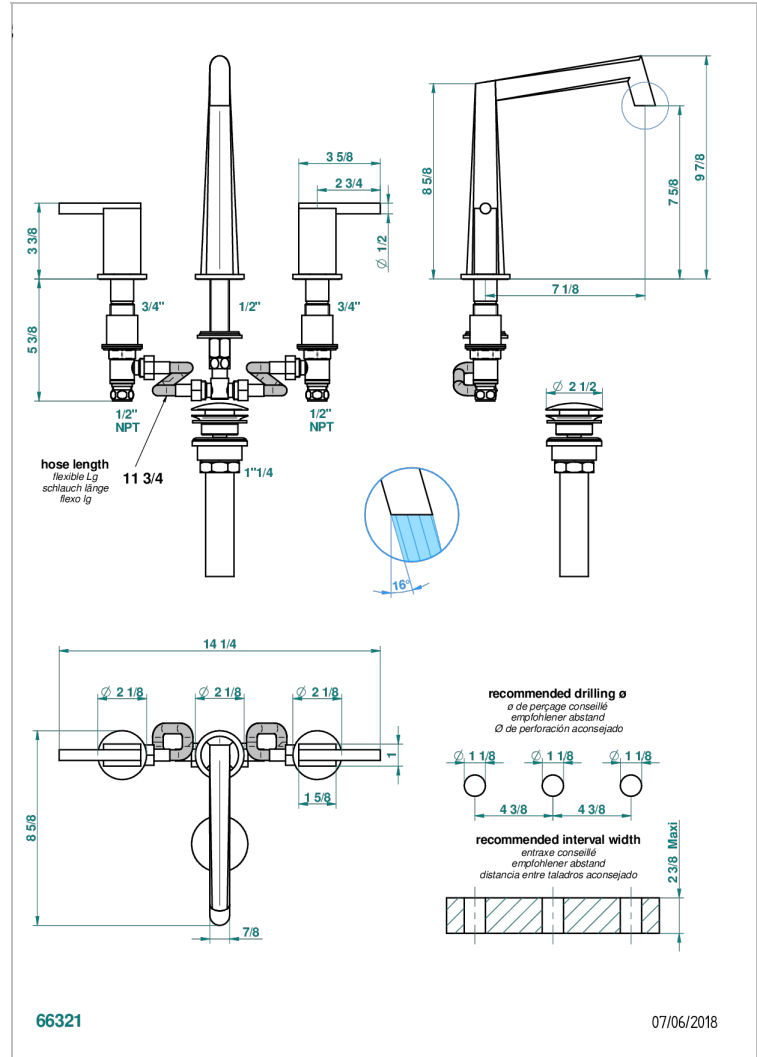

# MONTAIGNE LEONARDO GREY MARBLE WITH LEVER HANDLES

G3U-151/US

Rim mounted 3-hole basin mixer with waste

## CARACTERÍSTICAS

- Montaigne Leonardo Grey marble with lever handles
- Rim mounted 3-hole basin mixer with waste