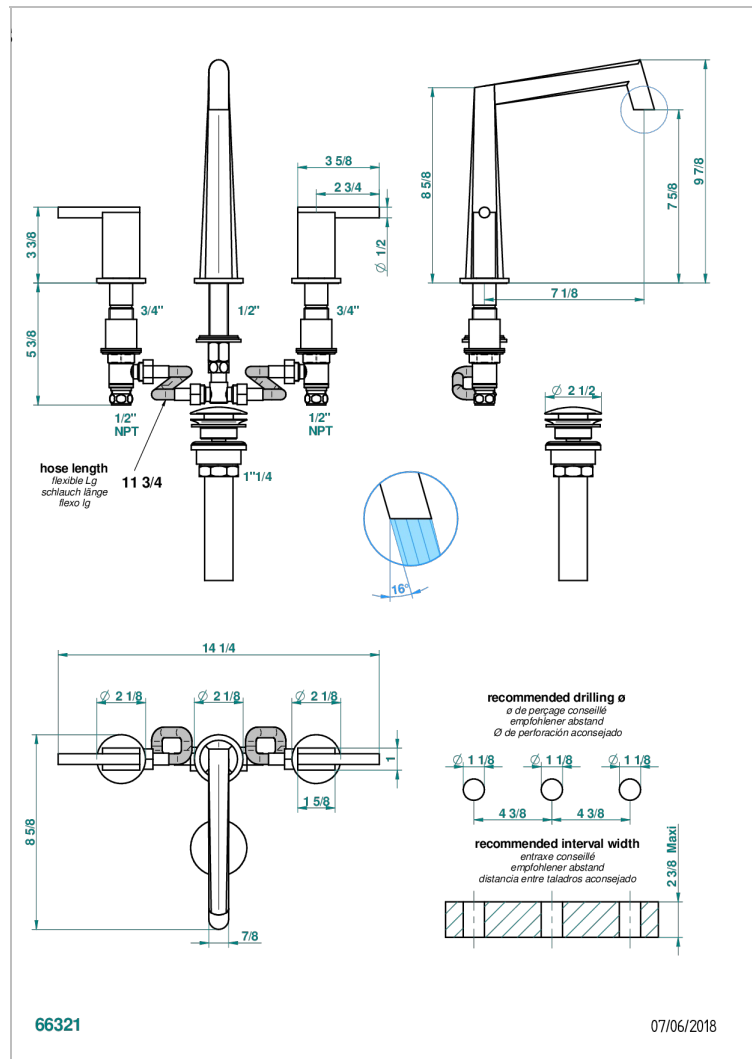

MONTAIGNE LEONARDO GREY MARBLE WITH LEVER HANDLES

G3U-151/US

Widespread lavatory set with drain

CHARACTERISTIC

- Montaigne Leonardo Grey marble with lever handles
- Widespread lavatory set with drain

AVAILABLE FINITIONS