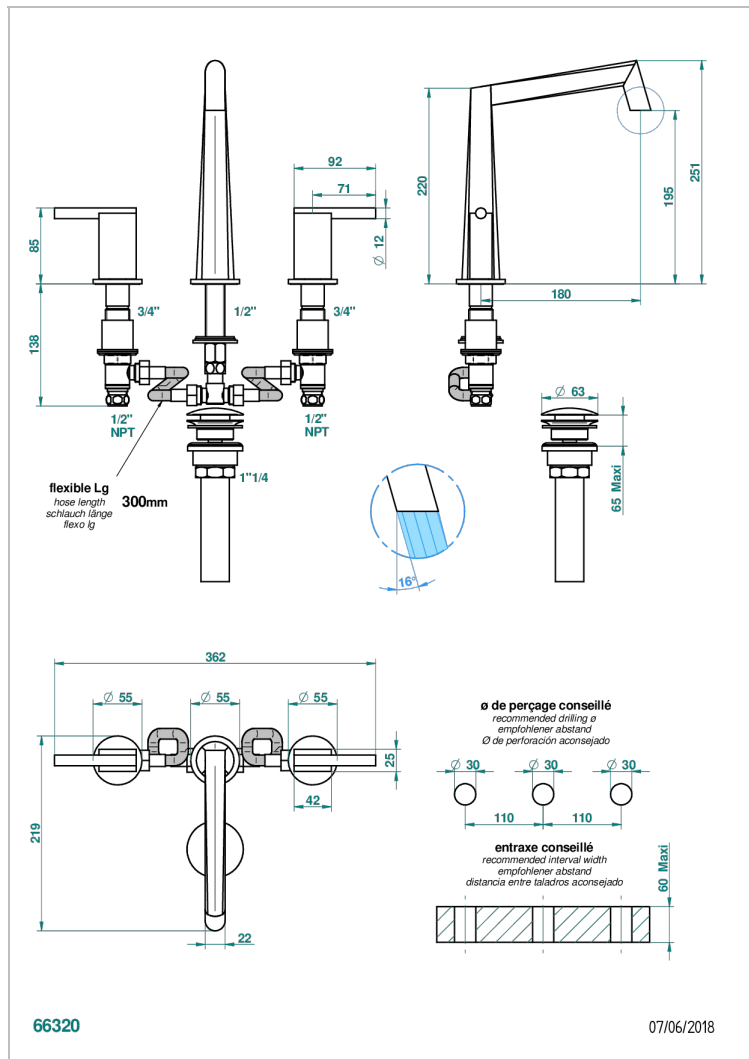

MONTAIGNE GRAND ANTIQUE MARBLE WITH LEVER

G3S-151/US

Rim mounted 3-hole basin mixer with waste

CARACTERÍSTICAS

- Montaigne Grand Antique marble with lever
- Rim mounted 3-hole basin mixer with waste

ACABADOS DISPONIBLES