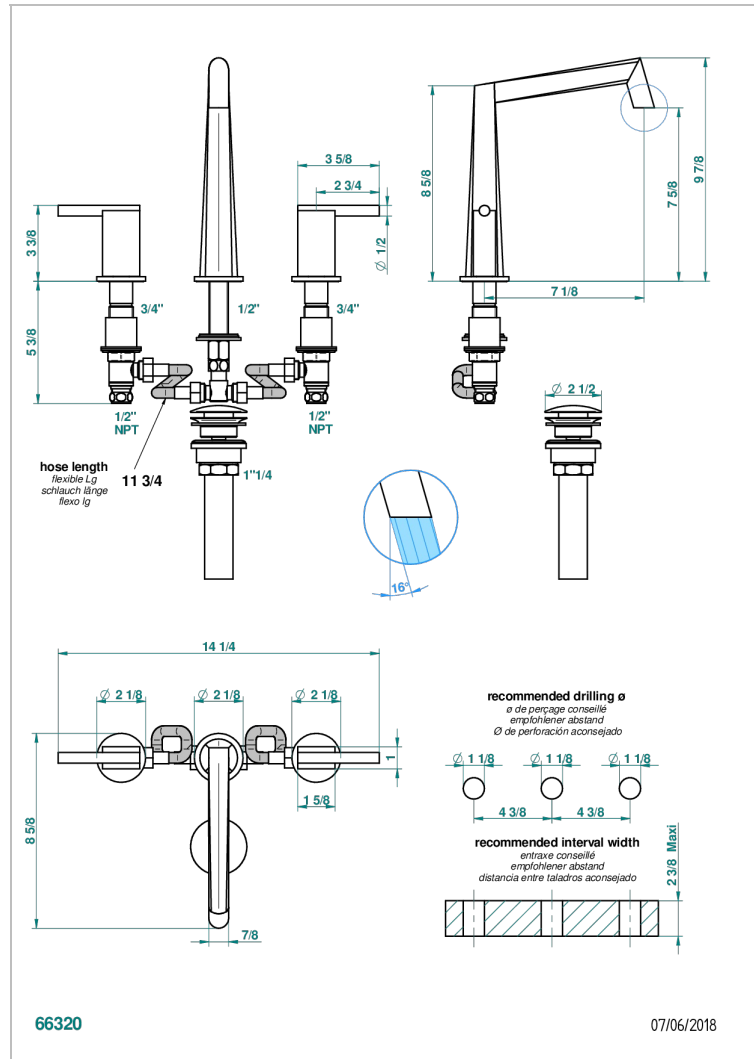

# MONTAIGNE GRAND ANTIQUE MARBLE WITH LEVER

G3S-151/US

Rim mounted 3-hole basin mixer with waste

## CARACTERÍSTICAS

- Montaigne Grand Antique marble with lever
- Rim mounted 3-hole basin mixer with waste