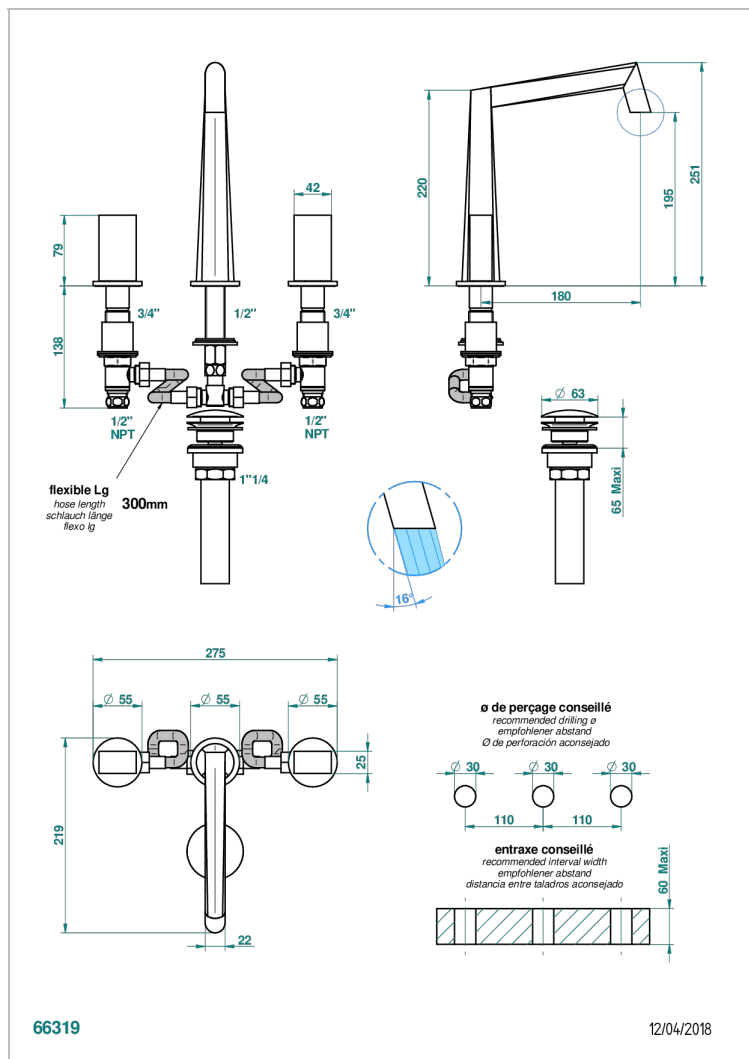

MONTAIGNE LEONARDO GREY MARBLE

G3T-151/US

Rim mounted 3-hole basin mixer with waste

CARACTERÍSTICAS

- Montaigne Leonardo Grey marble
- Rim mounted 3-hole basin mixer with waste

ACABADOS DISPONIBLES

Bronce claro - D01
Cerámica negra mate - D30
Cobre viejo mate - H07
Cromo - A02
Cromo / dorado - G02
Cromo mate - C02