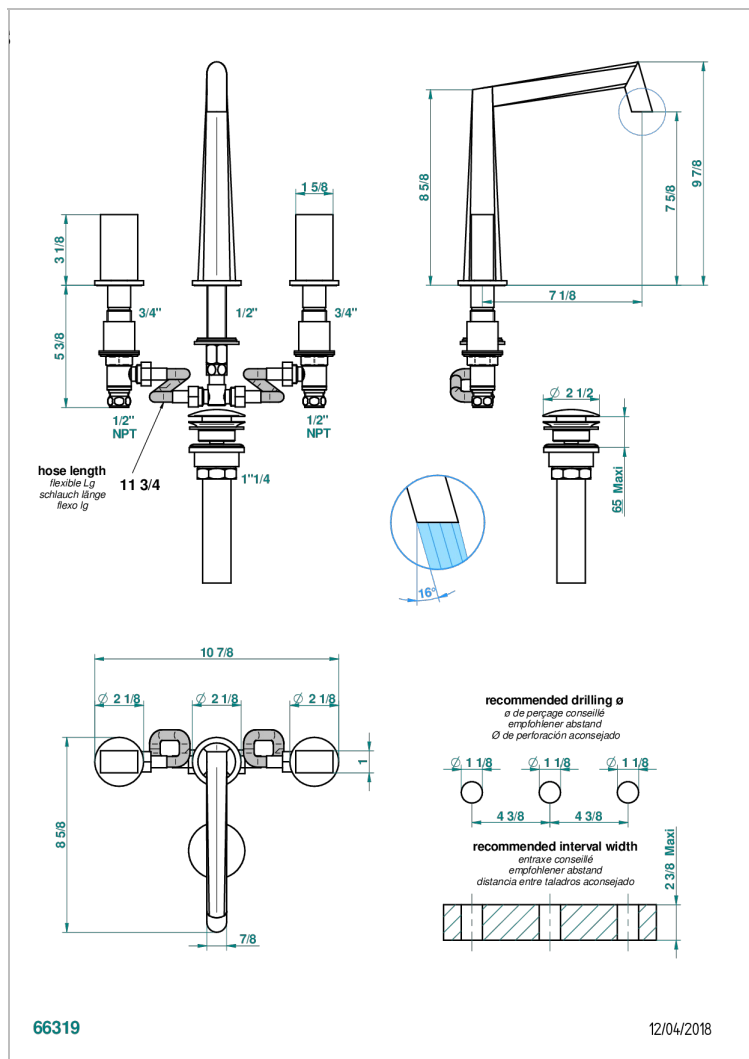

# MONTAIGNE LEONARDO GREY MARBLE

G3T-151/US

Rim mounted 3-hole basin mixer with waste

## CARACTERÍSTICAS

- Montaigne Leonardo Grey marble
- Rim mounted 3-hole basin mixer with waste