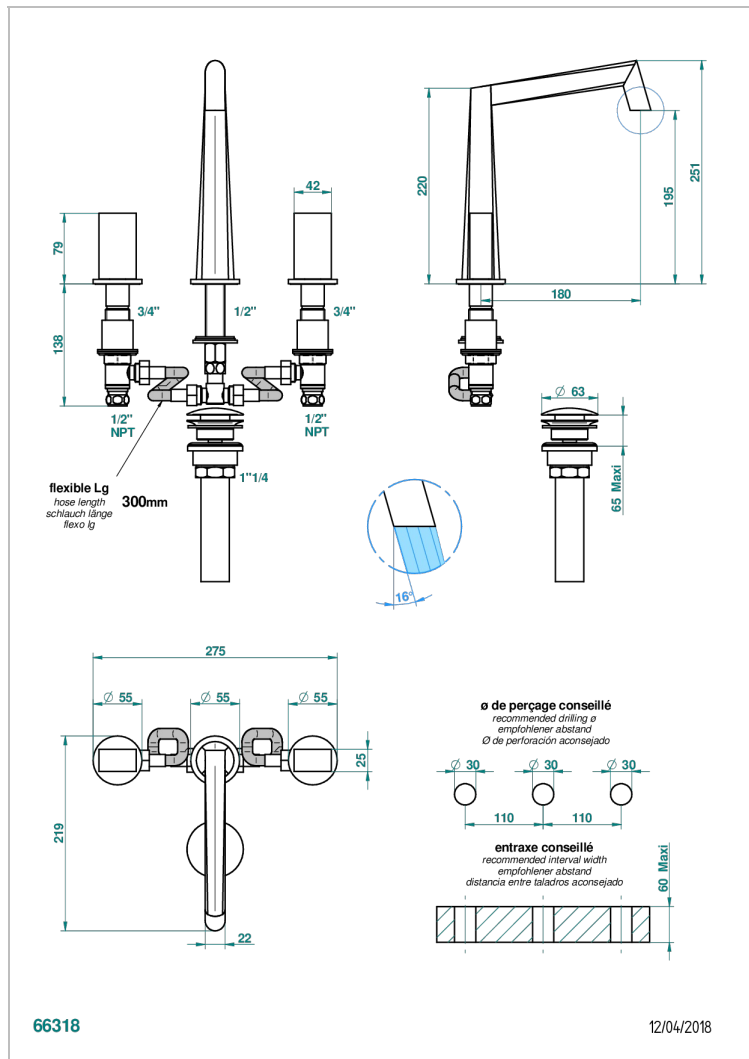

MONTAIGNE GRAND ANTIQUE MARBLE

G3R-151/US

Rim mounted 3-hole basin mixer with waste

CARACTERÍSTICAS

- Montaigne Grand Antique marble
- Rim mounted 3-hole basin mixer with waste

ACABADOS DISPONIBLES

Bronce claro - D01
Cerámica negra mate - D30
Cobre viejo mate - H07
Cromo - A02
Cromo / dorado - G02
Cromo mate - C02