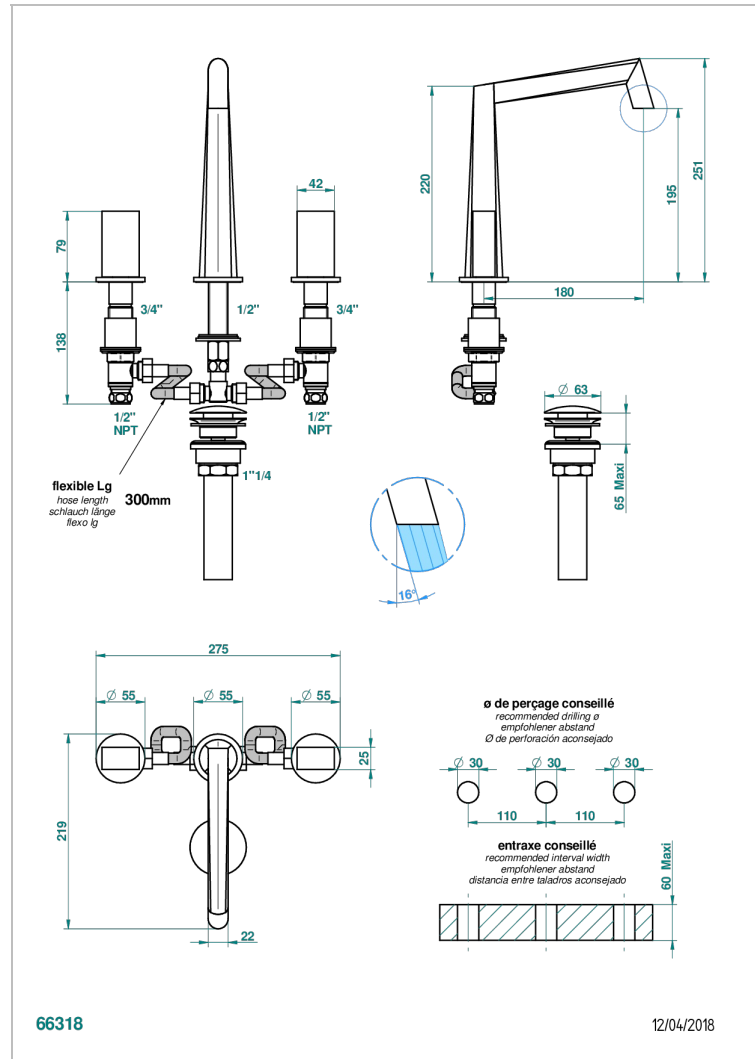

MONTAIGNE GRAND ANTIQUE MARBLE

G3R-151/US

Widespread lavatory set with drain

CHARACTERISTIC

- Montaigne Grand Antique marble
- Widespread lavatory set with drain

AVAILABLE FINITIONS

Black ceram - D30
Blush PVD - H62
Brass color PVD - H49
Brown bronze color PVD - F33
Chrome polished - A02
Chrome polished / gold polished - G02