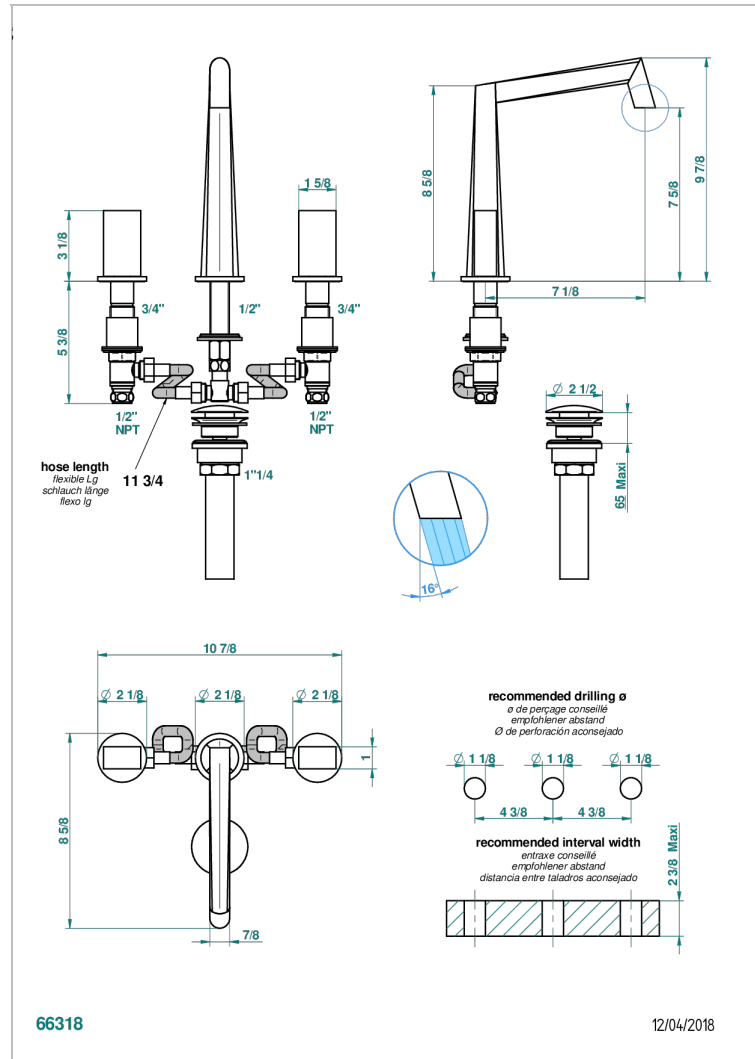

# MONTAIGNE GRAND ANTIQUE MARBLE

G3R-151/US

Rim mounted 3-hole basin mixer with waste

## CARACTERÍSTICAS

- Montaigne Grand Antique marble
- Rim mounted 3-hole basin mixer with waste