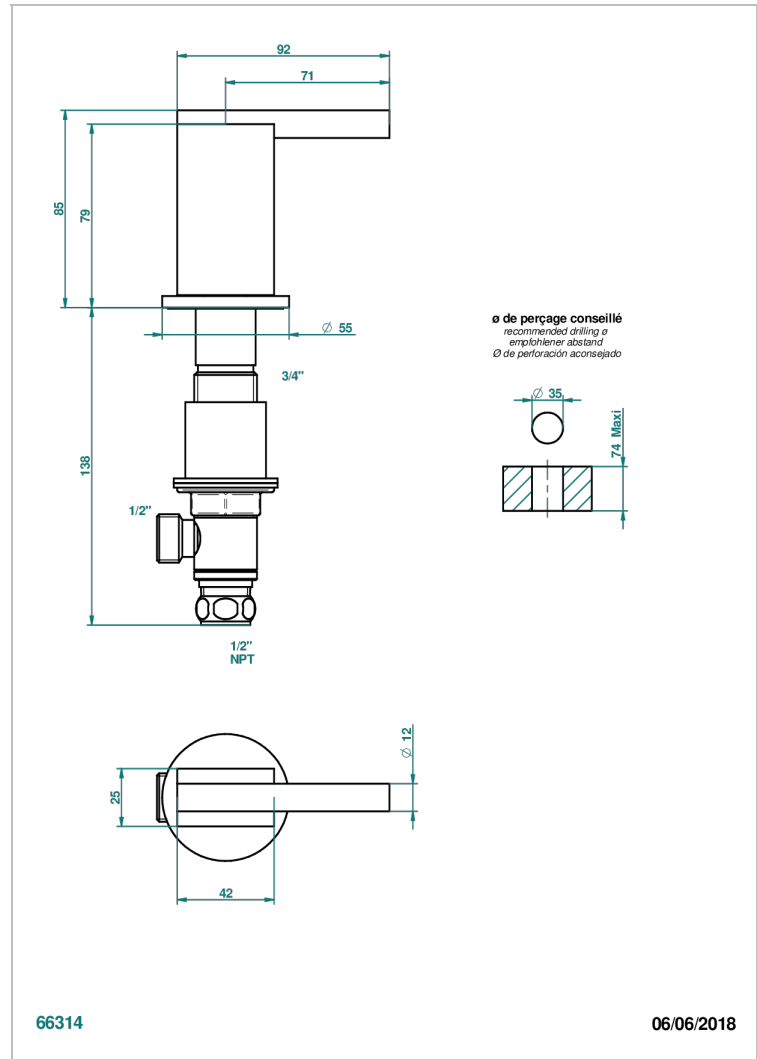

MONTAIGNE LEONARDO GREY MARBLE WITH LEVER HANDLES

G3U-35/CUS

1/2" deck valve with trim for lavatory - Cold

CHARACTERISTIC

- Montaigne Leonardo Grey marble with lever handles
- 1/2" deck valve with trim for lavatory - Cold