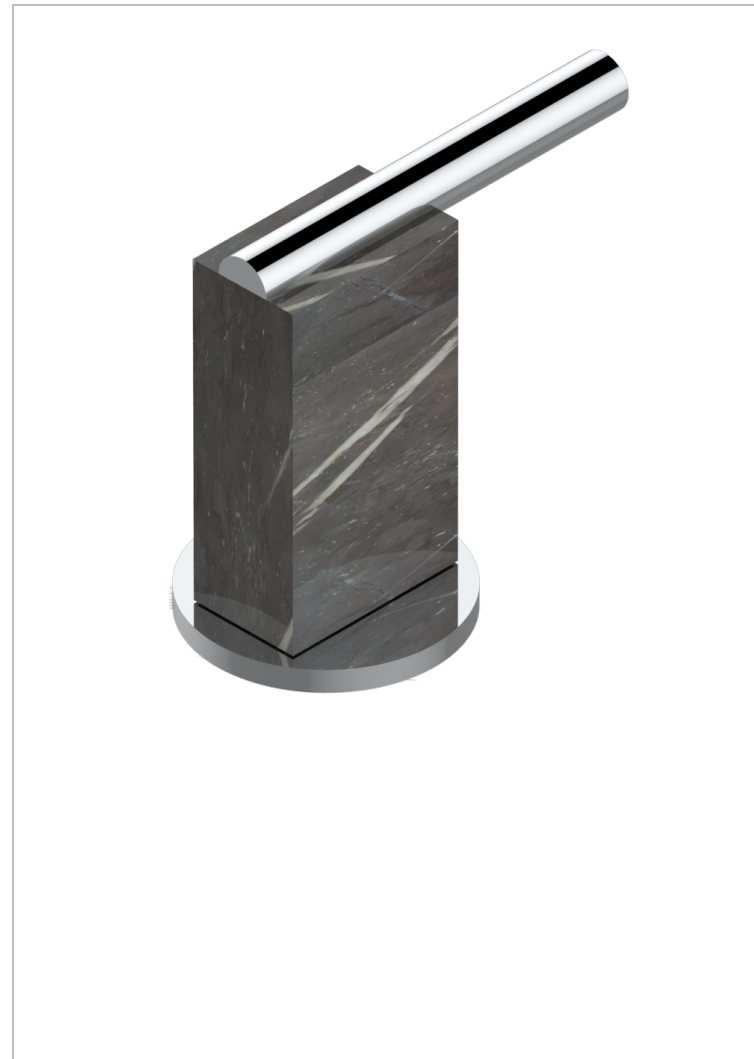

MONTAIGNE LEONARDO GREY MARBLE WITH LEVER HANDLES

G3U-35/CUS

1/2" deck valve with trim for lavatory - Cold

CHARACTERISTIC

- Montaigne Leonardo Grey marble with lever handles
- 1/2" deck valve with trim for lavatory - Cold

AVAILABLE FINITIONS

Black ceram - D30
Blush PVD - H62
Brass color PVD - H49
Brown bronze color PVD - F33
Chrome polished - A02
Chrome polished / gold polished - G02

Copper antique matt, coated - H07
Gold color PVD - H52
Gold mat - F07
Gold polished - F01
Graphite PVD - H64
Light coated bronze - D01

Matt Umber PVD - H67
Matt blush PVD - H60
Matt brass color PVD - H50
Matt brown bronze color PVD - F34
Matt chrome (American satin) - C02
Matt gold color PVD - H53

Matt graphite PVD - H65
Matt nickel (American satin) - C01
Matt nickel color PVD - H56
Nickel antique / Sovereign - H28
Nickel color PVD - H55
Nickel polished - B01