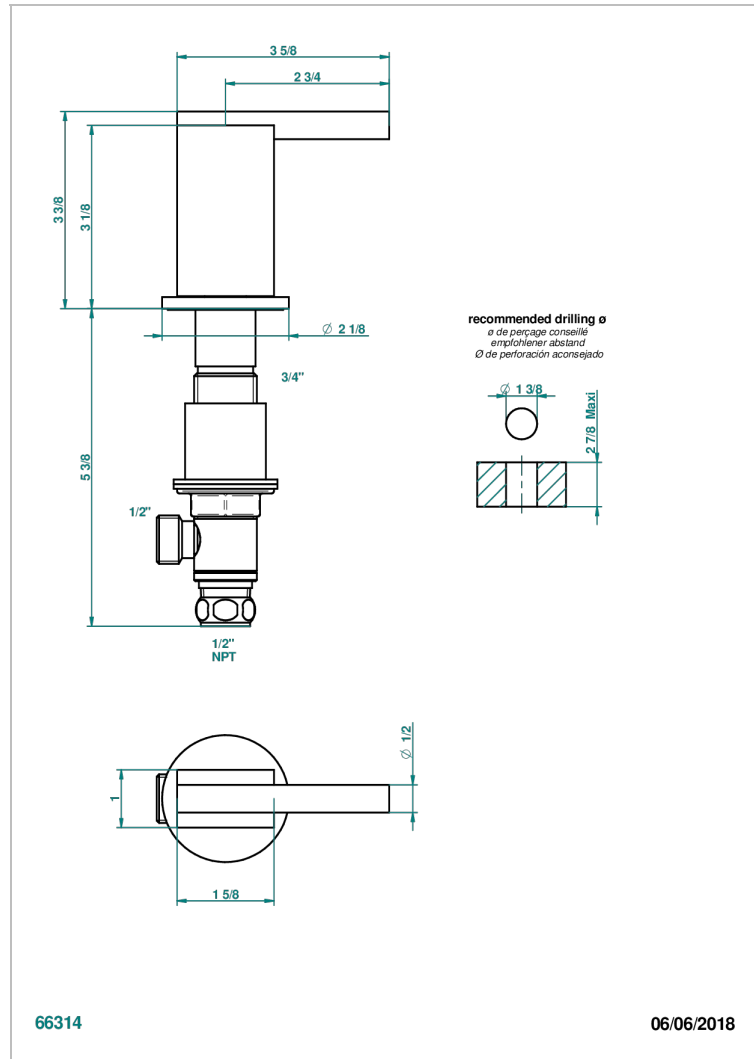

MONTAIGNE LEONARDO GREY MARBLE WITH LEVER HANDLES

G3U-35/CUS

1/2" deck valve with trim for lavatory - Cold

CHARACTERISTIC

- Montaigne Leonardo Grey marble with lever handles
- 1/2" deck valve with trim for lavatory - Cold