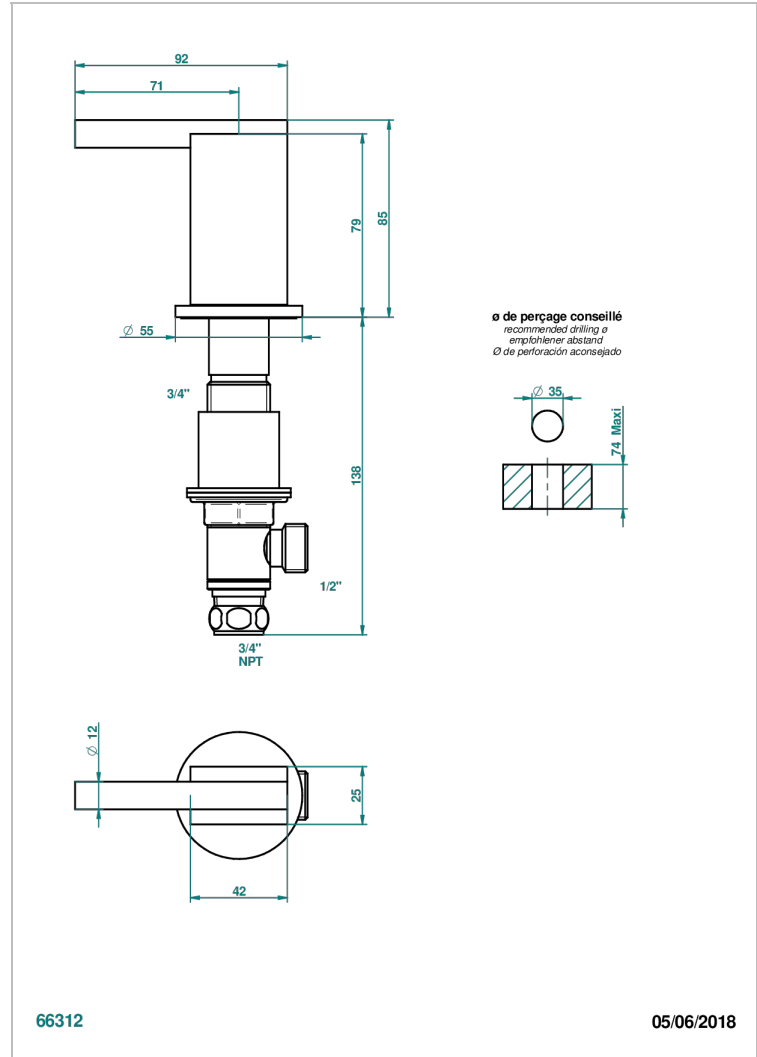

# MONTAIGNE LEONARDO GREY MARBLE WITH LEVER HANDLES

G3U-35/HUS

1/2" deck valve with trim for lavatory - Hot

## CHARACTERISTIC

- Montaigne Leonardo Grey marble with lever handles
- 1/2" deck valve with trim for lavatory - Hot