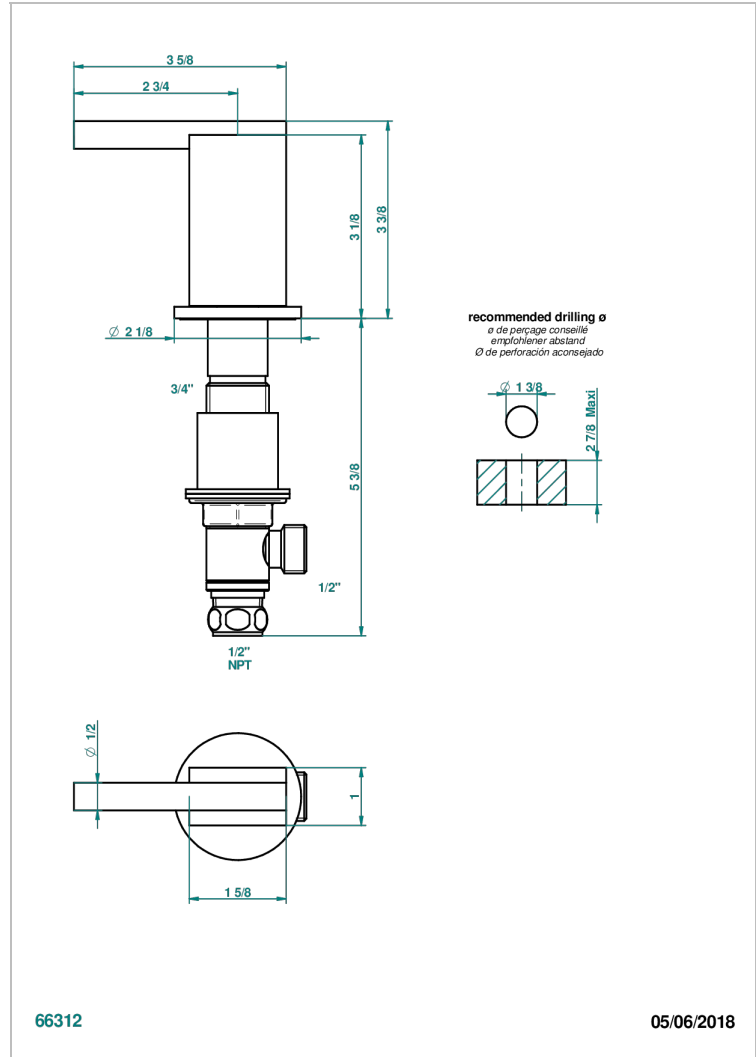

MONTAIGNE LEONARDO GREY MARBLE WITH LEVER HANDLES

G3U-35/HUS

1/2" deck valve with trim for lavatory - Hot

CHARACTERISTIC

- Montaigne Leonardo Grey marble with lever handles
- 1/2" deck valve with trim for lavatory - Hot