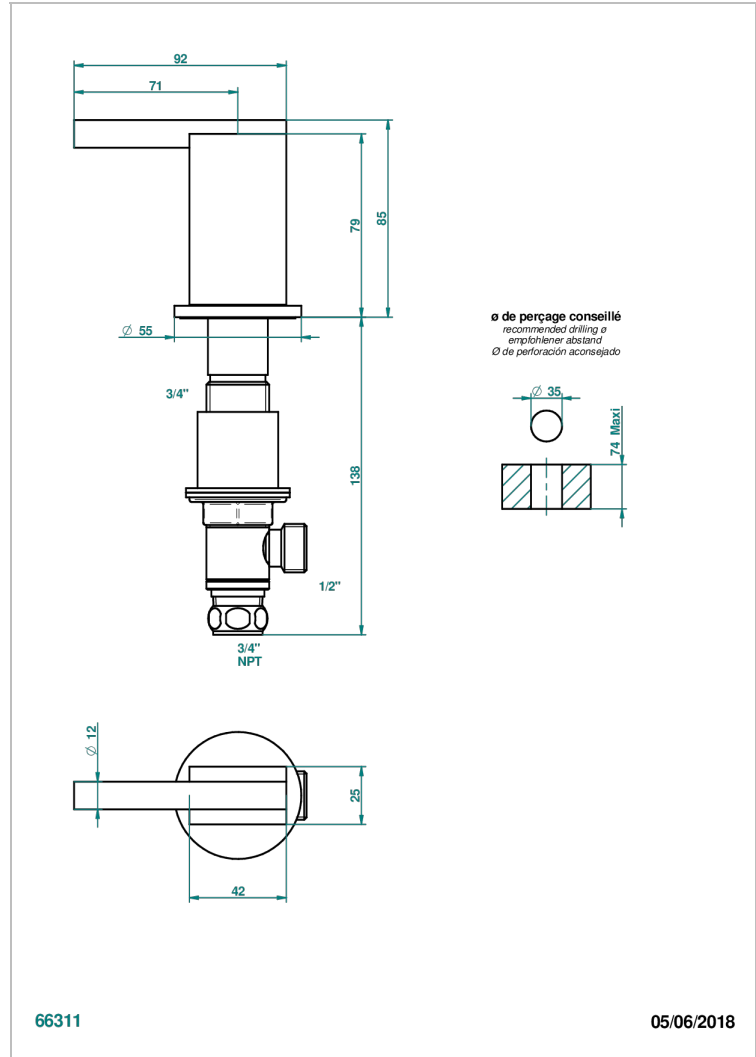

MONTAIGNE GRAND ANTIQUE MARBLE WITH LEVER HANDLES

G3S-35/HUS

1/2" deck valve with trim for lavatory - Hot

CHARACTERISTIC

- Montaigne Grand Antique marble with lever handles
- 1/2" deck valve with trim for lavatory - Hot