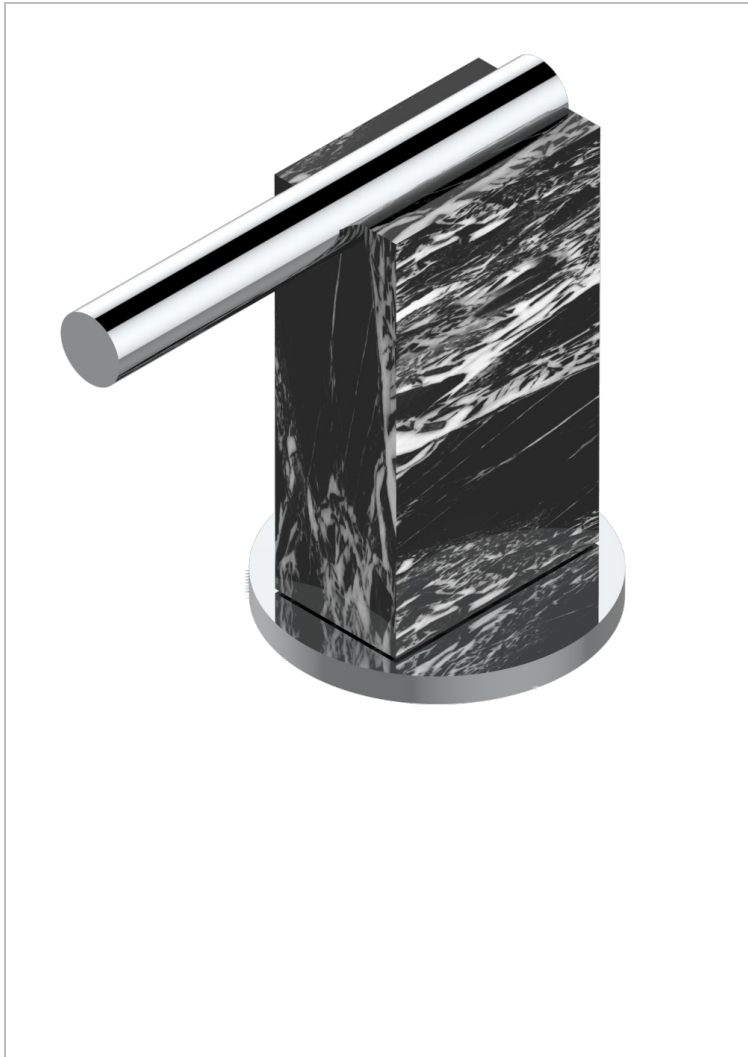

MONTAIGNE GRAND ANTIQUE MARBLE WITH LEVER HANDLES

G3S-35/HUS

1/2" deck valve with trim for lavatory - Hot

CHARACTERISTIC

- Montaigne Grand Antique marble with lever handles
- 1/2" deck valve with trim for lavatory - Hot

AVAILABLE FINITIONS

Black ceram - D30
Blush PVD - H62
Brass color PVD - H49
Brown bronze color PVD - F33
Chrome polished - A02
Chrome polished / gold polished - G02

Copper antique matt, coated - H07
Gold color PVD - H52
Gold mat - F07
Gold polished - F01
Graphite PVD - H64
Light coated bronze - D01