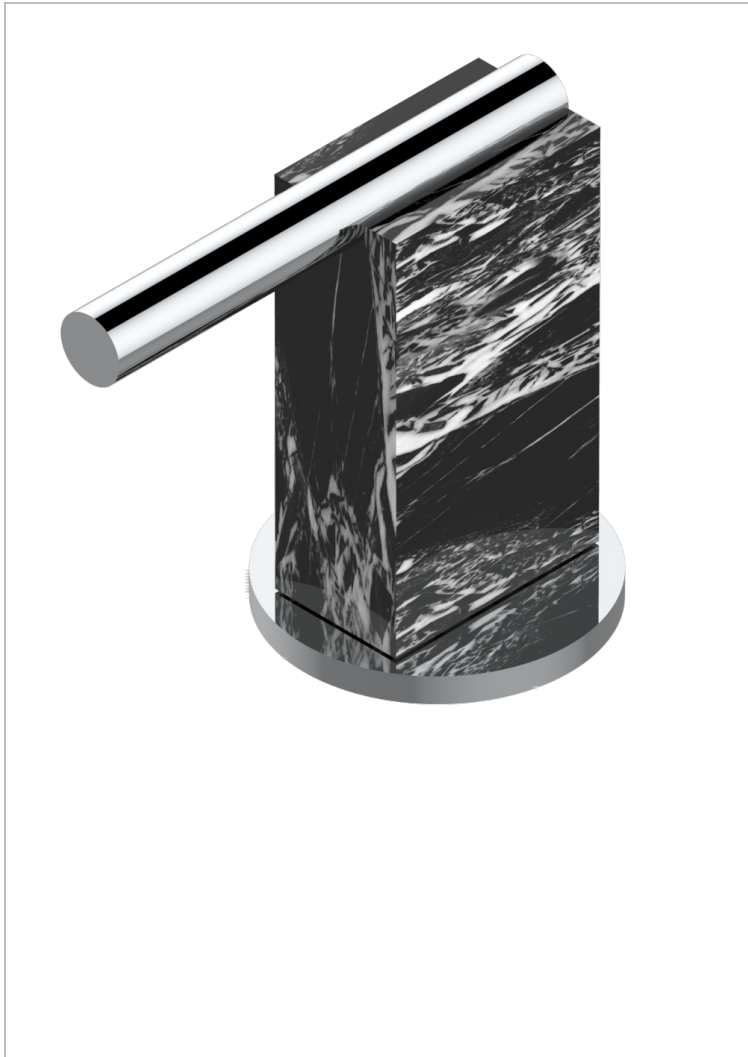

MONTAIGNE GRAND ANTIQUE MARBLE WITH LEVER HANDLES

G3S-35/HUS

1/2" deck valve with trim for lavatory - Hot

CHARACTERISTIC

- Montaigne Grand Antique marble with lever handles
- 1/2" deck valve with trim for lavatory - Hot

AVAILABLE FINITIONS

Black ceram - D30
 Blush PVD - H62
 Brass color PVD - H49
 Brown bronze color PVD - F33
 Chrome polished - A02
 Chrome polished / gold polished - G02

Copper antique matt, coated - H07
 Gold color PVD - H52
 Gold mat - F07
 Gold polished - F01
 Graphite PVD - H64
 Light coated bronze - D01