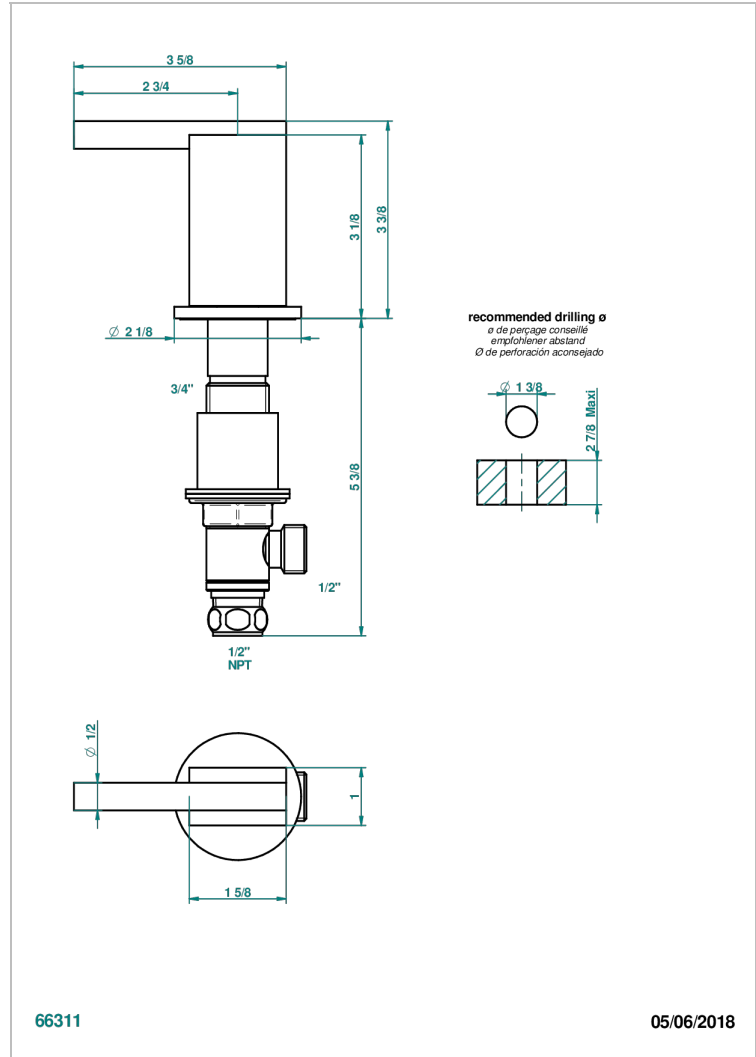

MONTAIGNE GRAND ANTIQUE MARBLE WITH LEVER HANDLES

G3S-35/HUS

1/2" deck valve with trim for lavatory - Hot

CHARACTERISTIC

- Montaigne Grand Antique marble with lever handles
- 1/2" deck valve with trim for lavatory - Hot