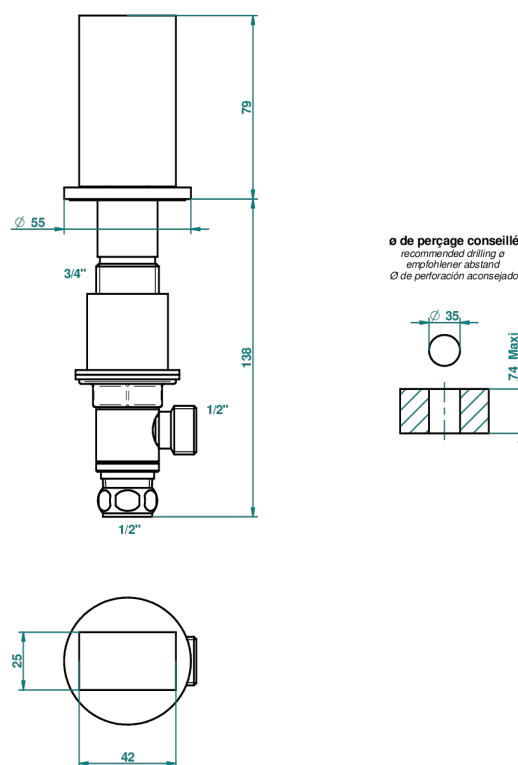

MONTAIGNE VENUS WHITE MARBLE

G3V-35

Rim mounted 1/2" valve

66298

04/04/2018

CHARACTERISTIC

- Montaigne Venus white marble
- Rim mounted 1/2" valve

AVAILABLE FINITIONS