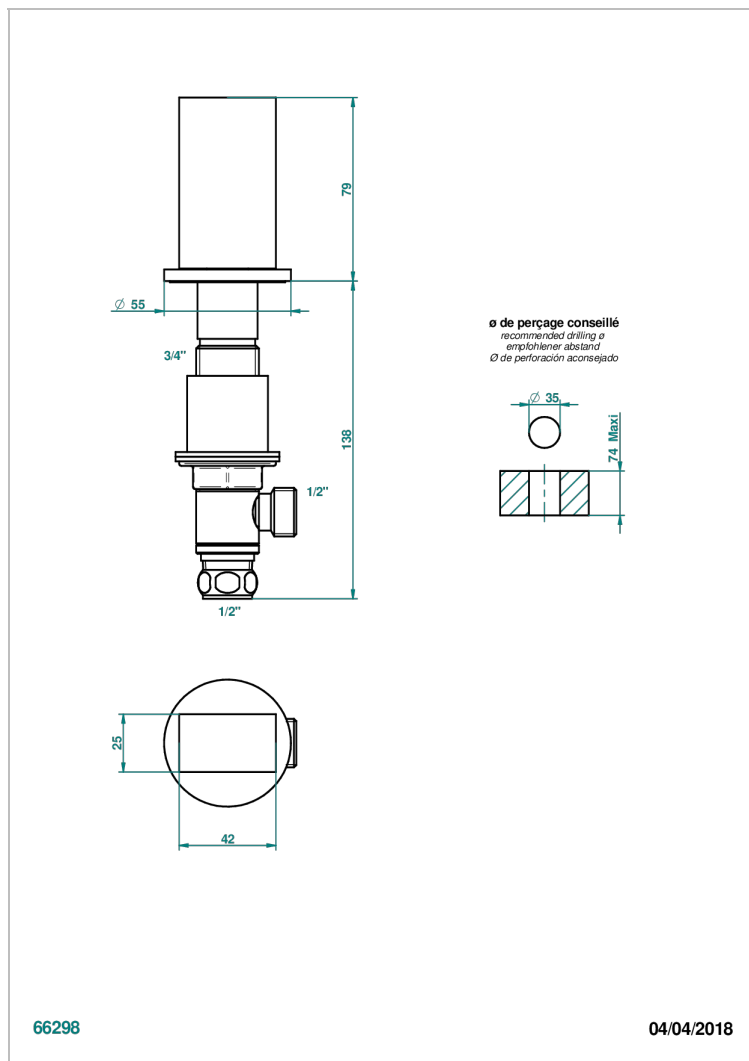

MONTAIGNE VENUS WHITE MARBLE

G3V-35

1/2"台式阀

特色

- Montaigne Venus white marble
- 1/2"台式阀

可选饰面

Black ceram - D30
Blush PVD - H62
Graphite PVD - H64
Matt Umber PVD - H67
Matt blush PVD - H60
Matt graphite PVD - H65