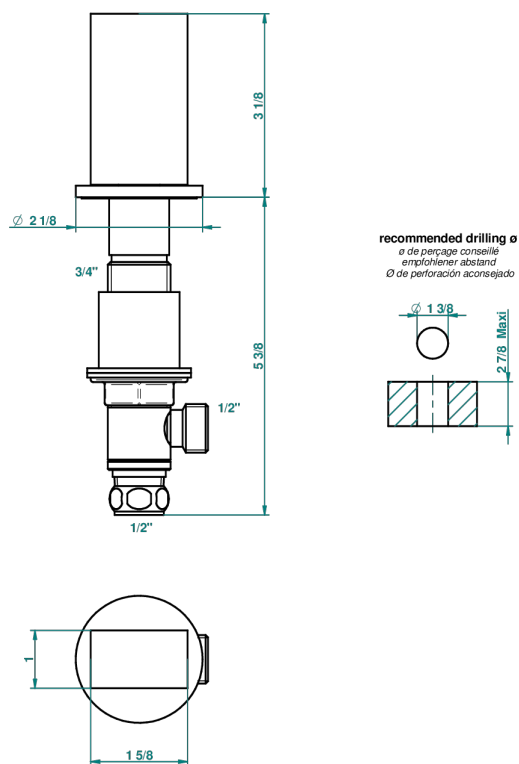

MONTAIGNE VENUS WHITE MARBLE

G3V-35

Rim mounted 1/2" valve

66298

04/04/2018

CHARACTERISTIC

- Montaigne Venus white marble
- Rim mounted 1/2" valve

AVAILABLE FINITIONS