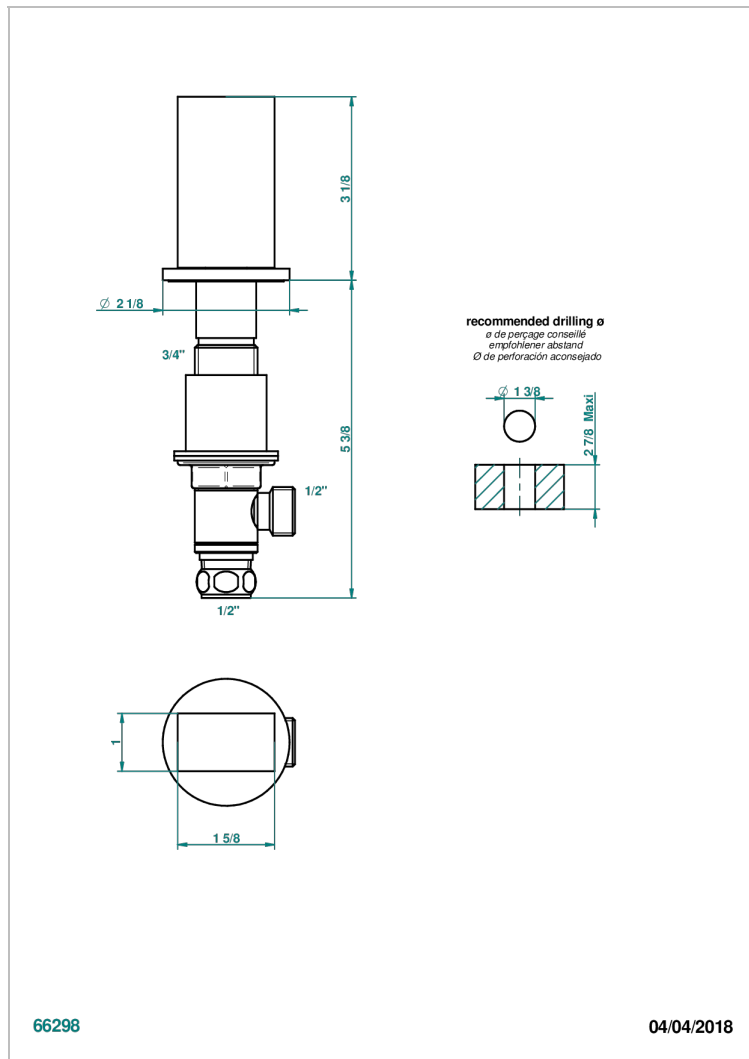

MONTAIGNE VENUS WHITE MARBLE

G3V-35

1/2"台式阀

特色

- Montaigne Venus white marble
- 1/2"台式阀

可选饰面

Black ceram - D30
Blush PVD - H62
Graphite PVD - H64
Matt Umber PVD - H67
Matt blush PVD - H60
Matt graphite PVD - H65