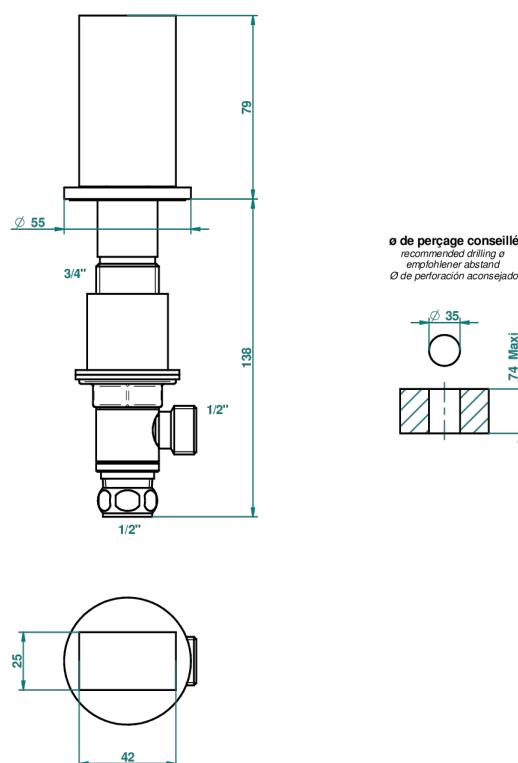

MONTAIGNE GRAND ANTIQUE MARBLE

G3R-35

Rim mounted 1/2" valve

66296

04/04/2018

CHARACTERISTIC

- Montaigne Grand Antique marble
- Rim mounted 1/2" valve

AVAILABLE FINITIONS