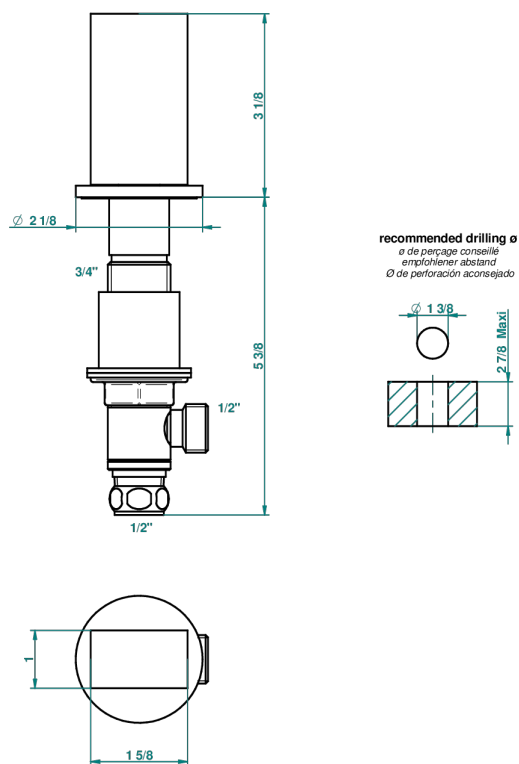

# MONTAIGNE GRAND ANTIQUE MARBLE

G3R-35

Rim mounted 1/2" valve

66296

04/04/2018

## CHARACTERISTIC

- Montaigne Grand Antique marble
- Rim mounted 1/2" valve