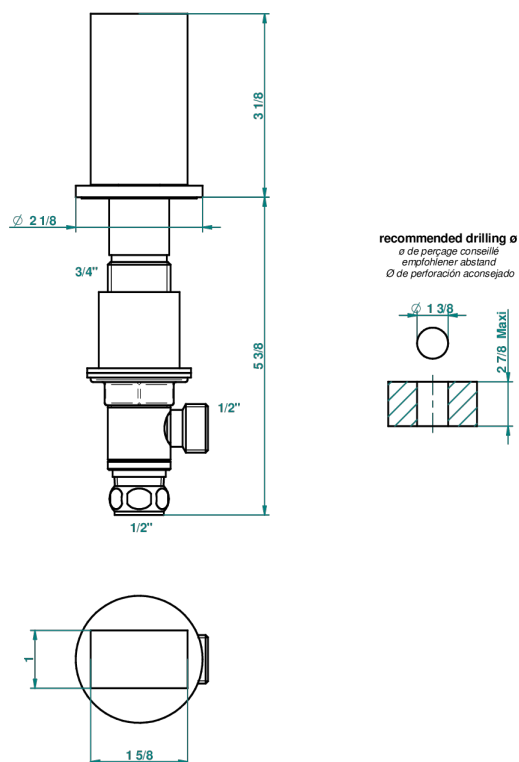

MONTAIGNE GRAND ANTIQUE MARBLE

G3R-35

Rim mounted 1/2" valve

66296

04/04/2018

CHARACTERISTIC

- Montaigne Grand Antique marble
- Rim mounted 1/2" valve

AVAILABLE FINITIONS