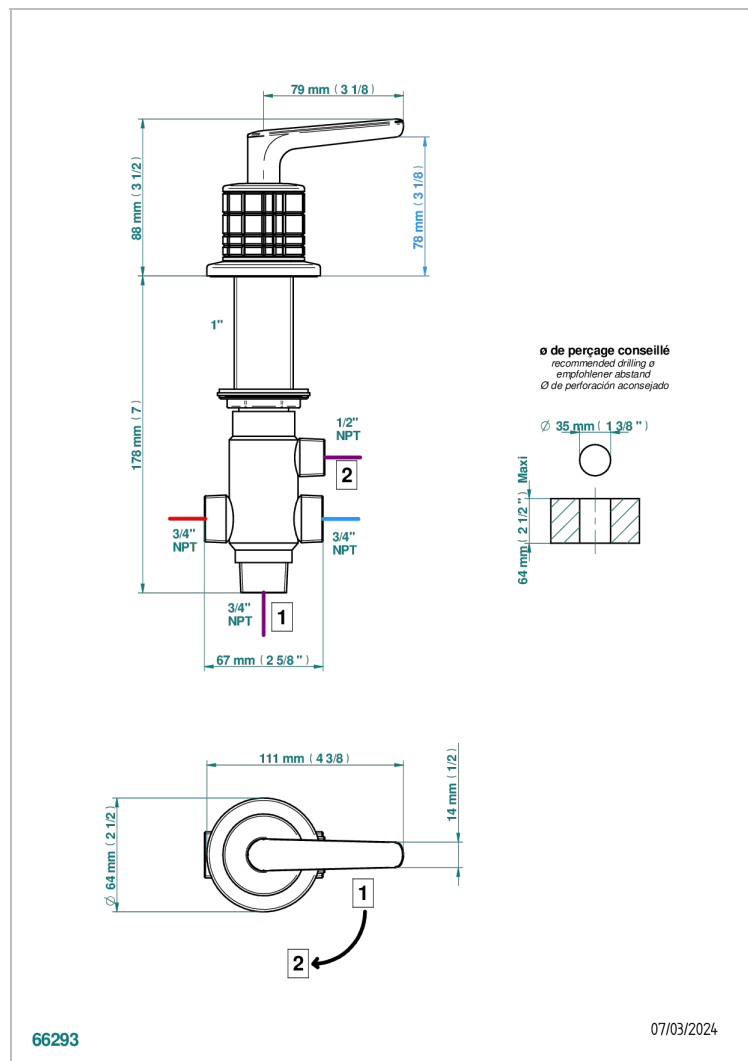

# SYSTEM CRYSTAL WITH LEVER

G9K-50/4/VG

Rim mounted 4 way diverter : 2 inlets and 2 outlets

## CHARACTERISTIC

- System Crystal with lever
- Rim mounted 4 way diverter : 2 inlets and 2 outlets