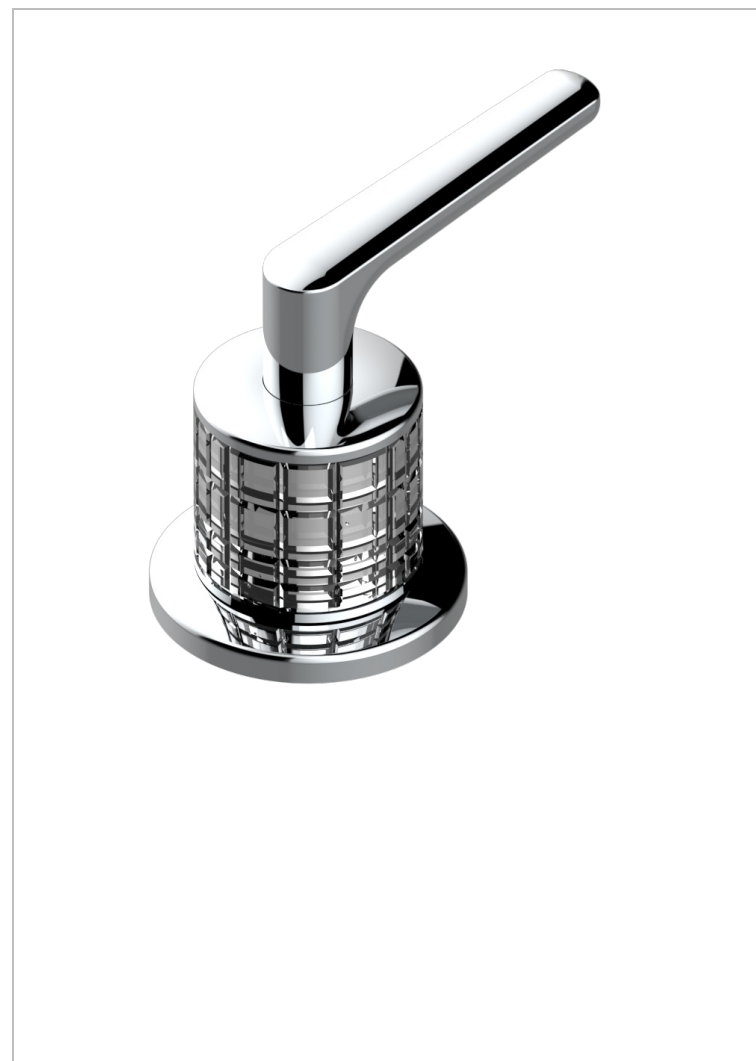

# SYSTEM CRYSTAL WITH LEVER

G9K-50/4/VG

Rim mounted 4 way diverter : 2 inlets and 2 outlets

## CHARACTERISTIC

- System Crystal with lever
- Rim mounted 4 way diverter : 2 inlets and 2 outlets

## AVAILABLE FINITIONS

Antique nickel - H28  
Black ceram - D30  
Blush PVD - H62  
Brass color PVD - H49  
Brown bronze color PVD - F33  
Gold color PVD - H52

Graphite PVD - H64  
Lacquered light bronze - D01  
Matt Umber PVD - H67  
Matt blush PVD - H60  
Matt brass color PVD - H50  
Matt brown bronze color PVD - F34