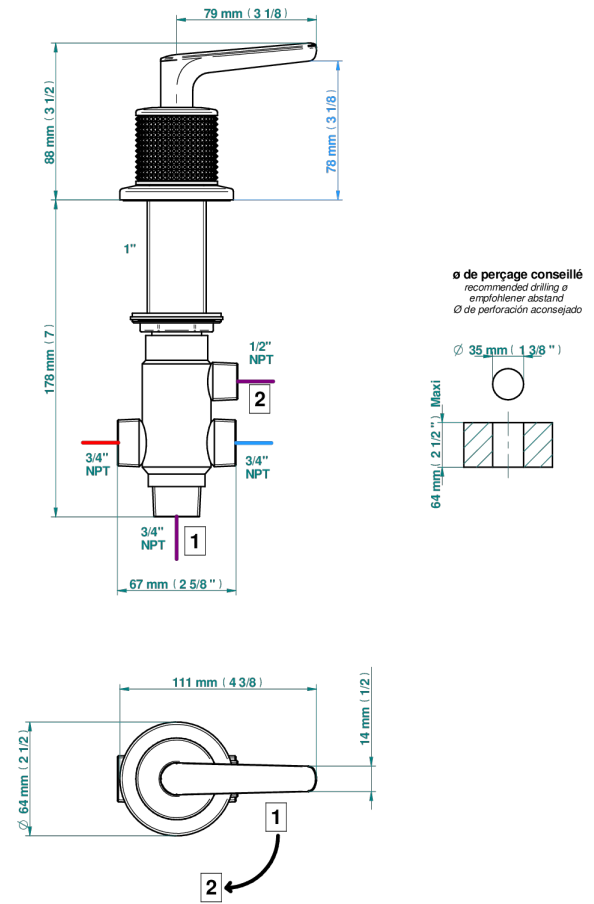

SYSTEM DIAMOND METAL WITH LEVER

G9D-50/4/VG

Rim mounted 4 way diverter : 2 inlets and 2 outlets

66290

07/03/2024

CHARACTERISTIC

- System Diamond Metal with lever
- Rim mounted 4 way diverter : 2 inlets and 2 outlets

AVAILABLE FINITIONS

Antique nickel - H28
Black ceram - D30
Blush PVD - H62
Brass color PVD - H49
Brown bronze color PVD - F33
Gold color PVD - H52

Graphite PVD - H64
Lacquered light bronze - D01
Matt Umber PVD - H67
Matt blush PVD - H60
Matt brass color PVD - H50
Matt brown bronze color PVD - F34