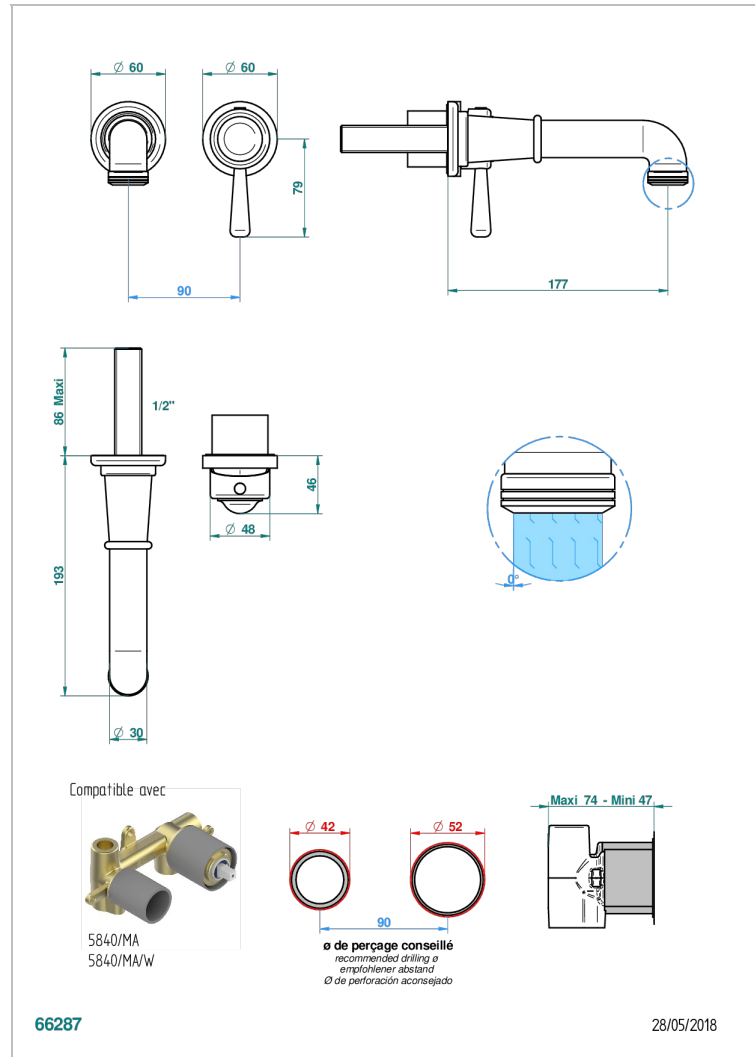

BEAUBOURG CON MANETAS

G7B-6541B

THG[®]
PARIS

Trim only for Built-in basin mixer with spout (two x 1/2" inlets and one 1/2" outlet), without waste

CARACTERÍSTICAS

- Beaubourg con manetas
- Trim only for Built-in basin mixer with spout (two x 1/2" inlets and one 1/2" outlet), without waste

PRODUCTOS RELACIONADOS

- Ref. G00-5840/MAUS Rough parts for concealed wall-mounted mixer with 1/2" outlet

ACABADOS DISPONIBLES

Bronce claro - D01
Cerámica negra mate - D30
Cromo - A02
Cromo / dorado - G02
Cromo mate - C02
Dorado - F01