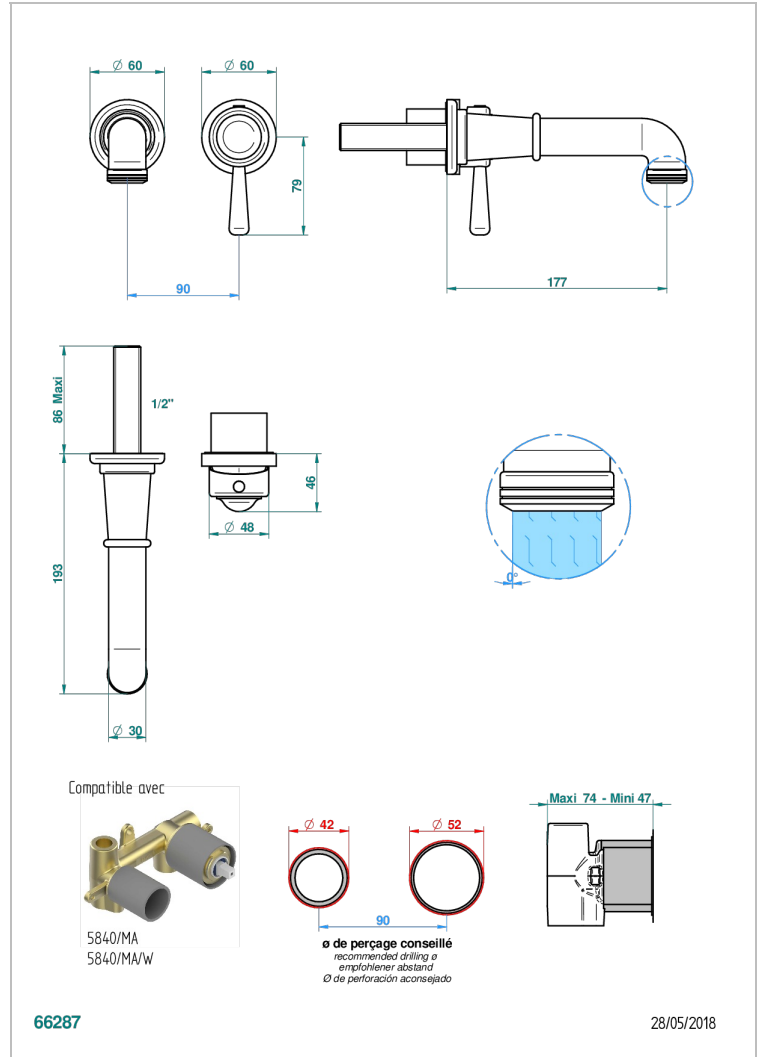

# BEAUBOURG WITH LEVER HANDLES

G7B-6541B

Trim only for Built-in basin mixer with spout (two x 1/2" inlets and one 1/2" outlet), without waste

## CHARACTERISTIC

- Beaubourg with lever handles
- Trim only for Built-in basin mixer with spout (two x 1/2" inlets and one 1/2" outlet), without waste

## RELATED SKU'S

- Ref. G00-5840/MAUS Rough parts for concealed wall-mounted mixer with 1/2" outlet