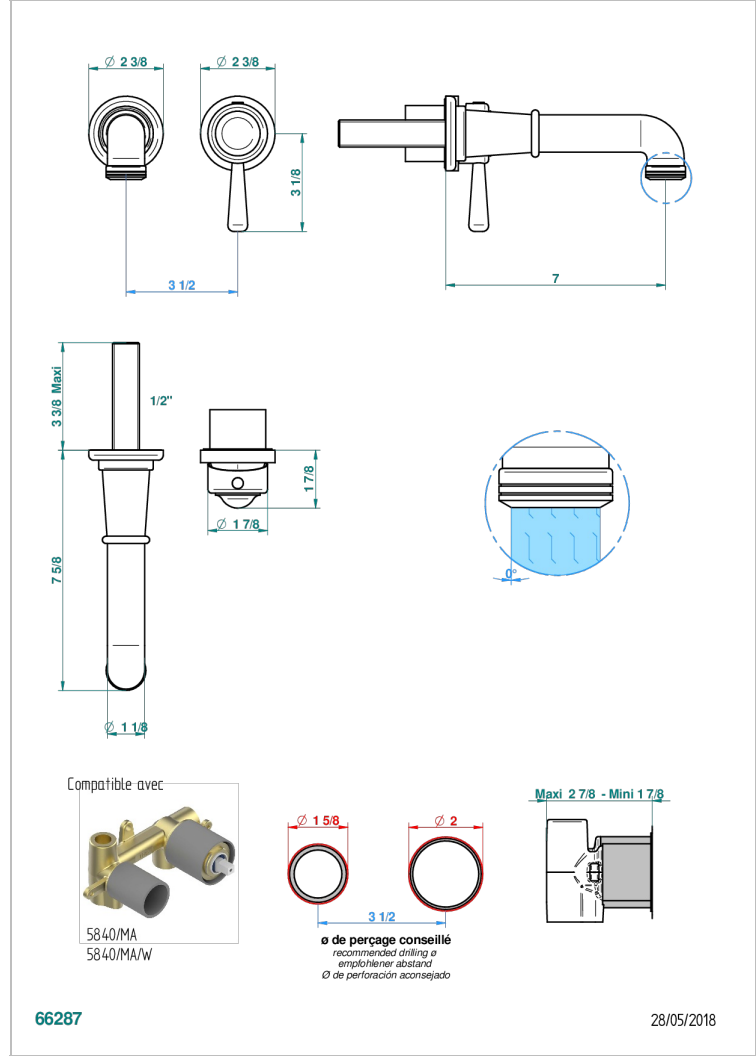

BEAUBOURG CON MANETAS

G7B-6541B

THG[®]
PARIS

Trim only for Built-in basin mixer with spout (two x 1/2" inlets and one 1/2" outlet), without waste

CARACTERÍSTICAS

- Beaubourg con manetas
- Trim only for Built-in basin mixer with spout (two x 1/2" inlets and one 1/2" outlet), without waste

PRODUCTOS RELACIONADOS

- Ref. G00-5840/MAUS Rough parts for concealed wall-mounted mixer with 1/2" outlet

ACABADOS DISPONIBLES

Bronce claro - D01
Cerámica negra mate - D30
Cromo - A02
Cromo / dorado - G02
Cromo mate - C02
Dorado - F01