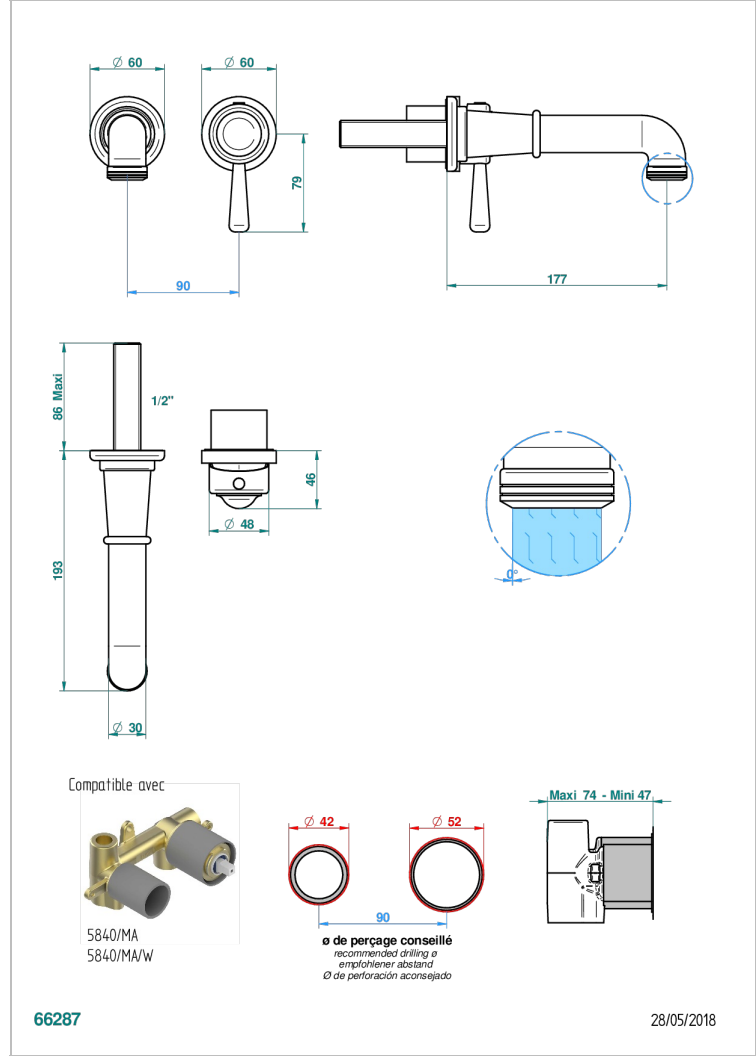

BEAUBOURG WITH LEVER

G7B-6541B

THG[®]
PARIS

Trim only for Built-in basin mixer with spout (two x 1/2" inlets and one 1/2" outlet), without waste

CHARACTERISTIC

- Beaubourg with lever
- Trim only for Built-in basin mixer with spout (two x 1/2" inlets and one 1/2" outlet), without waste

RELATED SKU'S

- Ref. G00-5840/MA Rough parts for concealed wall-mounted mixer with 1/2" outlet

AVAILABLE FINITIONS

Antique nickel - H28
Black ceram - D30
Blush PVD - H62
Brass color PVD - H49
Brown bronze color PVD - F33
Gold color PVD - H52