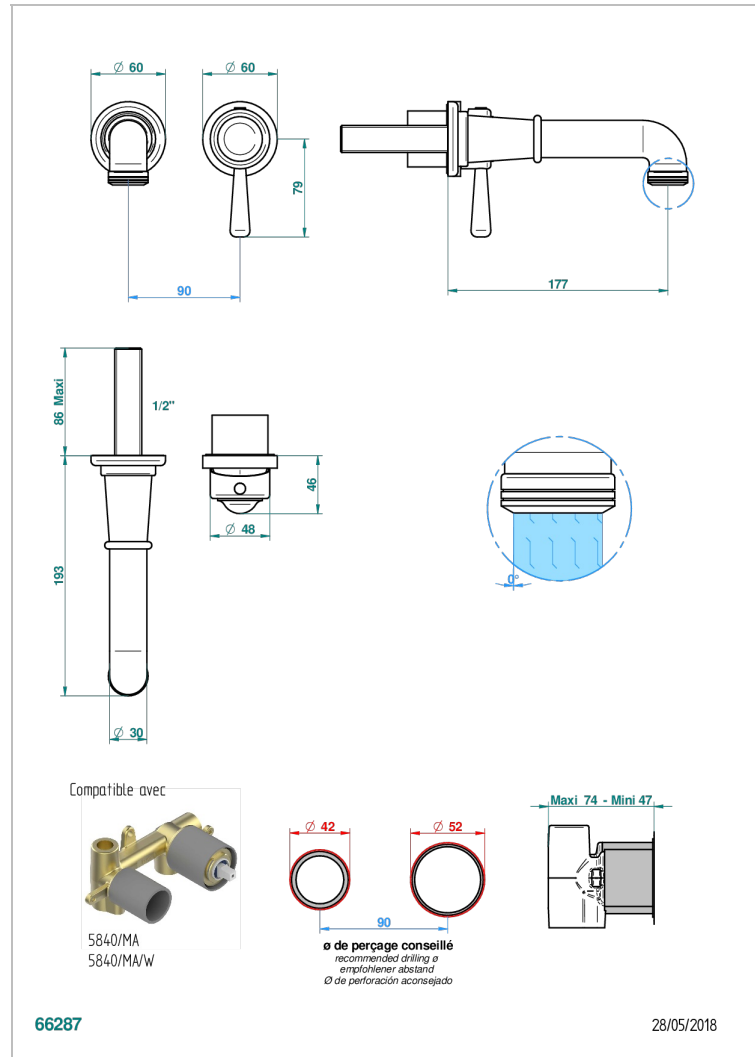

BEAUBOURG CON MANETAS

G7B-6541B

THG[®]
PARIS

Trim only for Built-in basin mixer with spout (two x 1/2" inlets and one 1/2" outlet), without waste

CARACTERÍSTICAS

- Beaubourg con manetas
- Trim only for Built-in basin mixer with spout (two x 1/2" inlets and one 1/2" outlet), without waste

PRODUCTOS RELACIONADOS

- Ref. G00-5840/MA Parte empotrada para mezclador mural con salida hembra 1/2

ACABADOS DISPONIBLES

Bronce claro - D01
Cerámica negra mate - D30
Cromo - A02
Cromo / dorado - G02
Cromo mate - C02
Dorado - F01