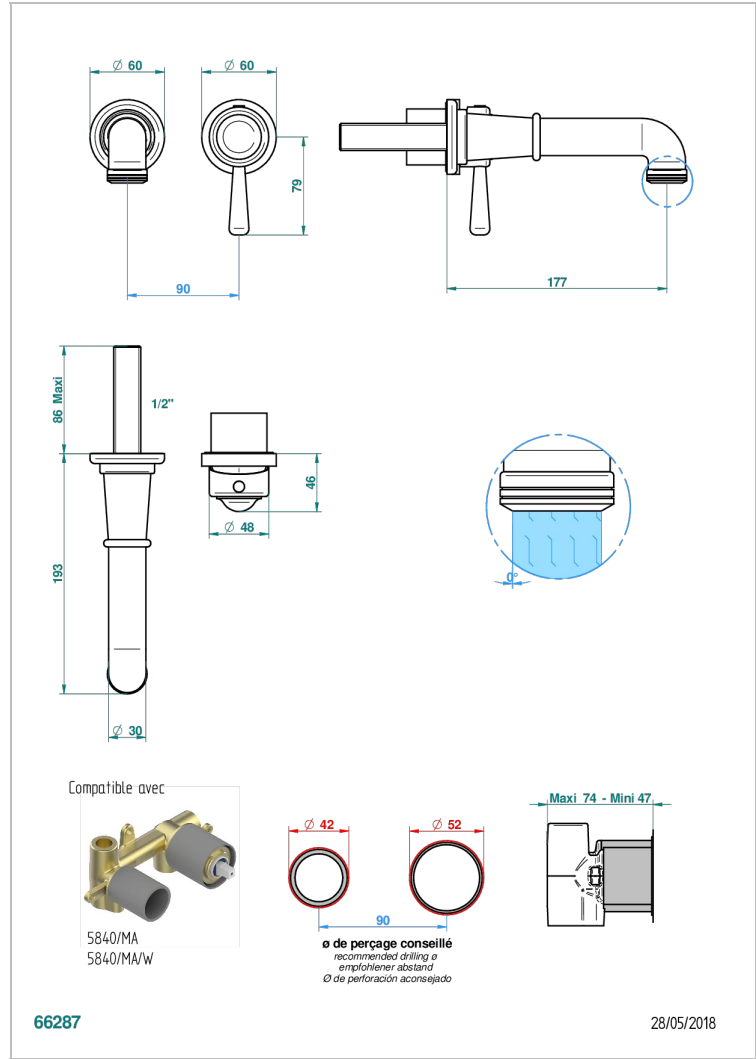

# BEAUBOURG WITH LEVER

G7B-6541B

THG  
PARIS

Trim only for Built-in basin mixer with spout (two x 1/2" inlets and one 1/2" outlet), without waste

## 特色

- Beaubourg with lever
- Trim only for Built-in basin mixer with spout (two x 1/2" inlets and one 1/2" outlet), without waste

## 相关的SKU

- Ref. G00-5840/MA 卫浴套装, 含: 入墙式弯管出水管, 1米25强化软管, 触控式花洒和托勾, 美国标准