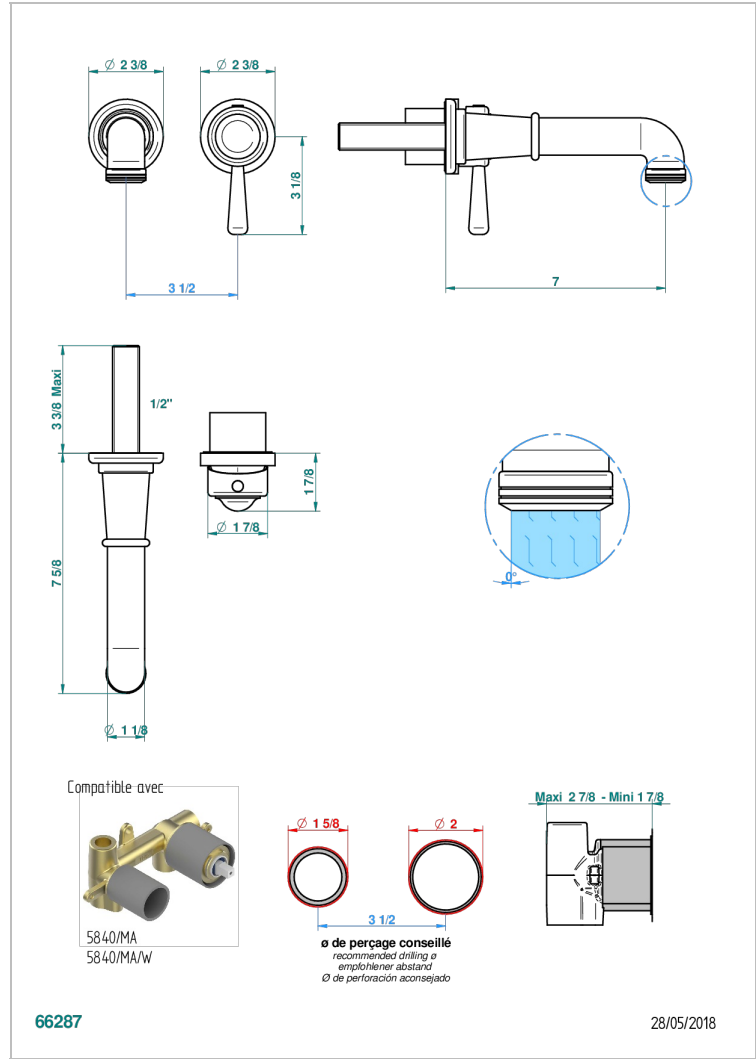

# BEAUBOURG CON MANETAS

G7B-6541B

Trim only for Built-in basin mixer with spout (two x 1/2" inlets and one 1/2" outlet), without waste

## CARACTERÍSTICAS

- Beaubourg con manetas
- Trim only for Built-in basin mixer with spout (two x 1/2" inlets and one 1/2" outlet), without waste

## PRODUCTOS RELACIONADOS

- Ref. G00-5840/MA Parte empotrada para mezclador mural con salida hembra ½