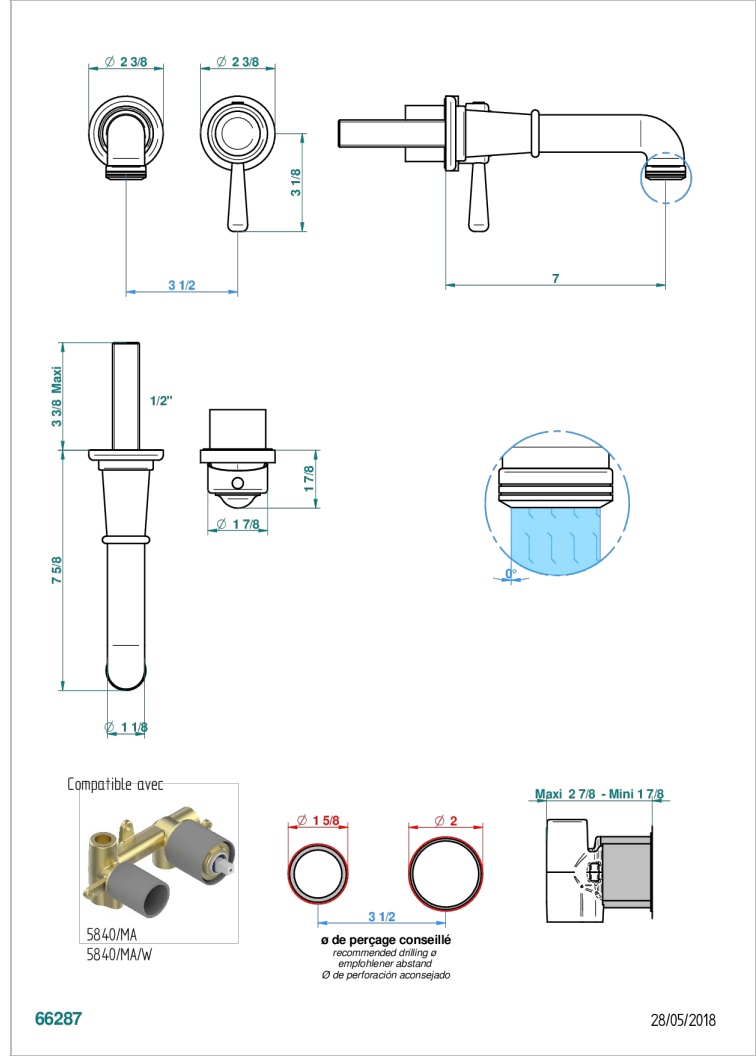

BEAUBOURG WITH LEVER

G7B-6541B

THG
PARIS

Trim only for Built-in basin mixer with spout (two x 1/2" inlets and one 1/2" outlet), without waste

特色

- Beaubourg with lever
- Trim only for Built-in basin mixer with spout (two x 1/2" inlets and one 1/2" outlet), without waste

相关的SKU

- Ref. G00-5840/MA 卫浴套装, 含: 入墙式弯管出水管, 1米25强化软管, 触控式花洒和托勾, 美国标准

可选饰面

Black ceram - D30
Blush PVD - H62
Graphite PVD - H64
Matt Umber PVD - H67
Matt blush PVD - H60
Matt graphite PVD - H65

Natural smoked Brass - A13
PVD哑光棕铜 - F34
PVD哑光金 - H53
PVD哑光铜 - H50
PVD哑光镍 - H56
PVD抛光铜 - H49